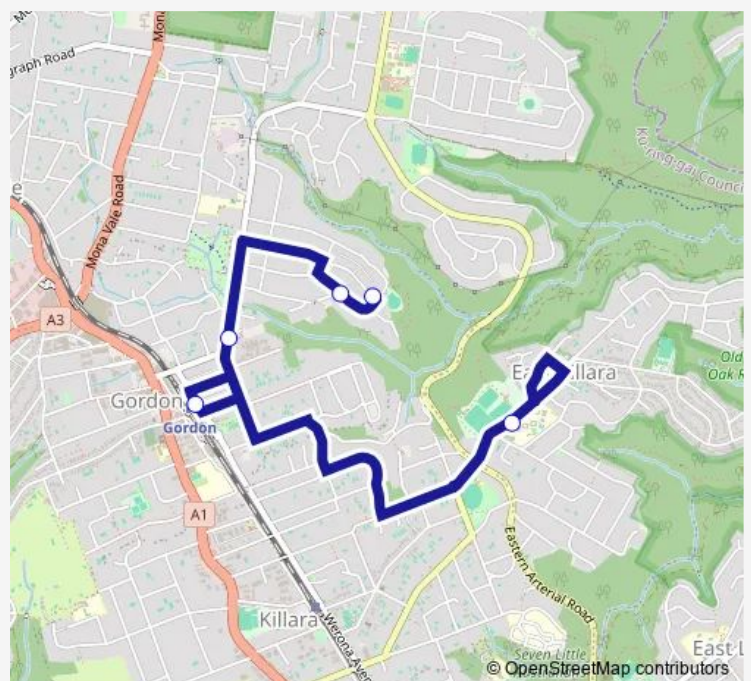

School Bus 8058 Darnley St at Mt Ida St, Gordon to Killara Hs

[Go to website](#)

Direction

Darnley St At Mt Ida St — Killara High School, Koola Av

5 stops

[Open route schedule](#)

Darnley St At Mt Ida St

Waugoola St At Taylor St

Rosedale Rd At Melkin End

Gordon Station, Werona Av, Stand D

Killara High School, Koola Av

Route schedule

Darnley St At Mt Ida St — Killara High School, Koola Av

Monday 07:44

Tuesday 07:44

Wednesday 07:44

Thursday 07:44

Friday —

Saturday —

Sunday —

Route info

Direction: Darnley St At Mt Ida St

Stops: 5

Trip Duration: 0 hour 20 min