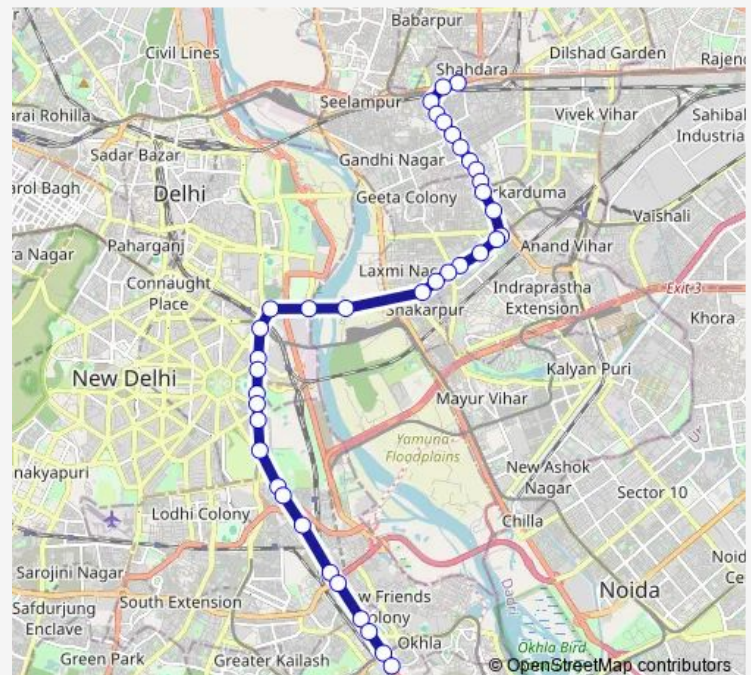

Laxmi Nagar

Rainy Well

Delhi Secretariat

Route schedule

Shahdara Terminal — Sukhdev Vihar Depot

Monday 11:52-22:30

Tuesday 11:52-22:30

Wednesday 11:52-22:30

Thursday 11:52-22:30

Friday 11:52-22:30

Saturday 11:52-22:30

Sunday 11:52-22:30

Route info

Direction: Shahdara Terminal

Stops: 38

Trip Duration: 1 hour 16 min

■ 418bup

BusMaps

Ito

Supreme Court / Pragati Maidan Metro Station

Pragati Maidan Gate 5

Itpo Gate No. 3

National Stadium

Zoo