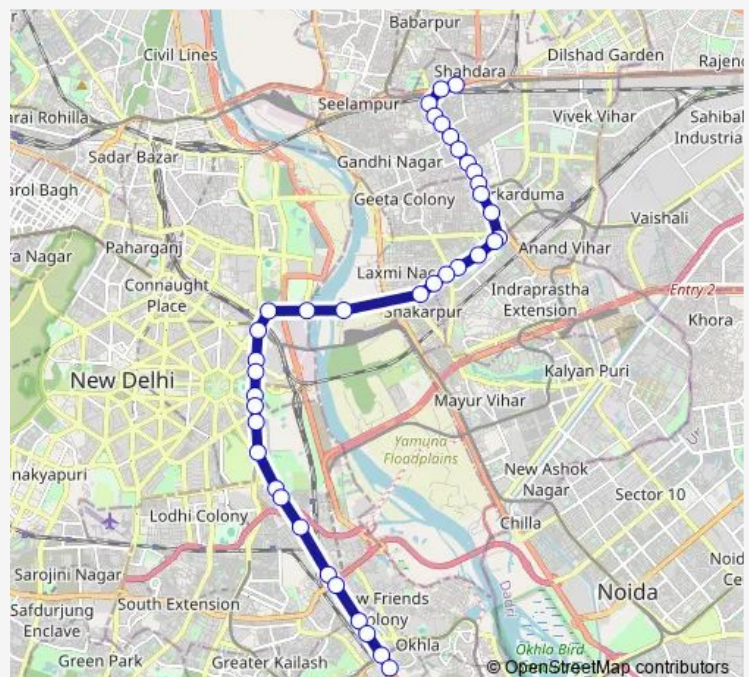

### Route schedule

Shahdara Terminal — Sukhdev Vihar Depot

Monday 11:52-22:30

Tuesday 11:52-22:30

Wednesday 11:52-22:30

Thursday 11:52-22:30

Friday 11:52-22:30

Saturday 11:52-22:30

Sunday 11:52-22:30

### Route info

Direction: Shahdara Terminal

Stops: 38

Trip Duration: 1 hour 16 min

■ 418bup

BusMaps

Ito

Supreme Court / Pragati Maidan Metro Station