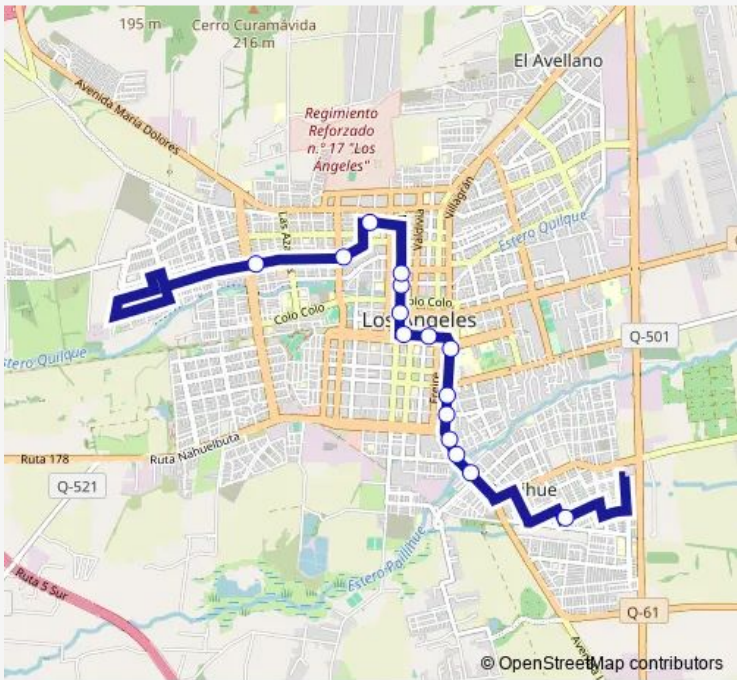

**Direction**  
 Tolpan / Los Mayas — Galvarino / Isla Nueva  
 15 stops  
[Open route schedule](#)

- Tolpan / Los Mayas
- Los Carrera / Edmundo Arellano
- Los Carrera / Maria Auxiliadora
- Los Carrera / Vicuna Mackenna
- Los Carrera / Eleuterio Ramirez
- Los Carrera / P. Lynch
- Los Carrera / Ricardo Vicuna
- Ricardo Vicuna / Colon
- Ricardo Vicuna / Mendoza
- Mendoza / Lautaro
- Mendoza / Rengo
- Mendoza / Tucapel
- Janequeo / Reidor Jose Montoya
- Galvarino / Bombero Estoeber
- Galvarino / Isla Nueva

**Route schedule**  
 Tolpan / Los Mayas — Galvarino / Isla Nueva

Monday	07:48-19:48
Tuesday	07:48-19:48
Wednesday	07:48-19:48
Thursday	07:48-19:48
Friday	07:48-19:48
Saturday	07:48-19:48
Sunday	07:48-19:48

**Route info**  
 Direction: Tolpan / Los Mayas  
 Stops: 15  
 Trip Duration: 0 hour 19 min

C27v\_I Bus time schedules and route maps are available in an offline PDF at [busmaps.com](https://busmaps.com). Use the [busmaps.com](https://busmaps.com) website to see live bus times, train schedule or subway schedule, and step-by-step directions for all public transit in Los Angeles

The schedule is provided in the local timezone. Times with "(+1)" indicate departures on the next day.

PDF file created on 2025-02-26

2024 BusMaps.com - All Rights Reserved