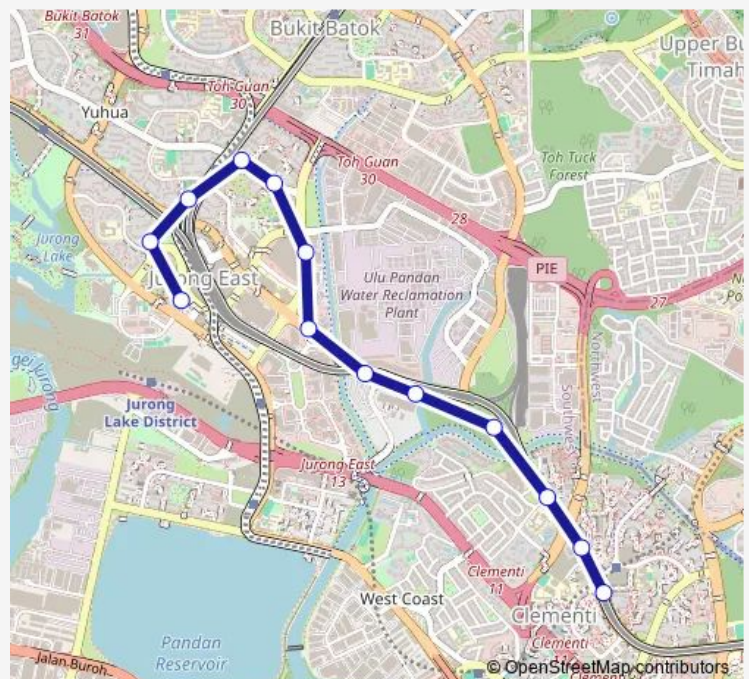

Bus 105B

[Go to website](#)

Direction

Jurong East Int — Clementi Stn Exit B

13 stops

[Open route schedule](#)

Jurong East Int

Seventh-Day Advent Ch

Blk 203

Blk 317

Clementi Stn Exit B

Route schedule

Jurong East Int — Clementi Stn Exit B

Monday	06:53
Tuesday	06:53
Wednesday	06:53
Thursday	06:53
Friday	06:53
Saturday	—
Sunday	—

Route info

Direction: Jurong East Int

Stops: 13

Trip Duration: 0 hour 22 min

105B

BusMaps

105B Bus time schedules and route maps are available in an offline PDF at busmaps.com. Use the busmaps.com website to see live bus times, train schedule or subway schedule, and step-by-step directions for all public transit in Singapore