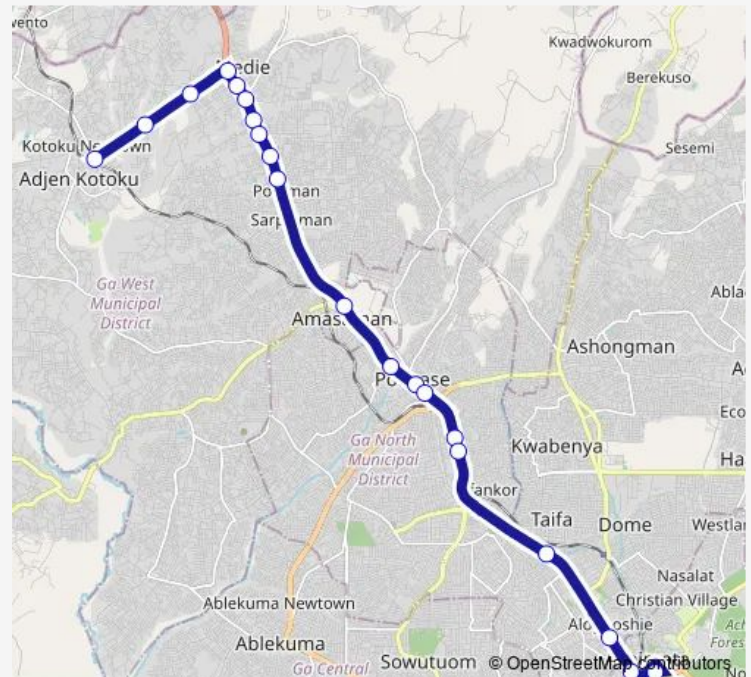

Bus 105B Kotoku Terminal to Achimota Station

[Go to website](#)

Direction

Terminal Kotoku Terminal — Terminal Achimota Station

20 stops

[Open route schedule](#)

Terminal Kotoku Terminal

Kotoshi Number Two

Achimota Overhead

Terminal Achimota Station

Route schedule

Terminal Kotoku Terminal — Terminal Achimota Station

Monday 12:16

Tuesday 12:16

Wednesday 12:16

Thursday 12:16

Friday 12:16

Saturday 12:16

Sunday 12:16

Route info

Direction: Terminal Kotoku Terminal

Stops: 20

Trip Duration: 1 hour 2 min

105B — Kotoku Terminal to Achimota Station