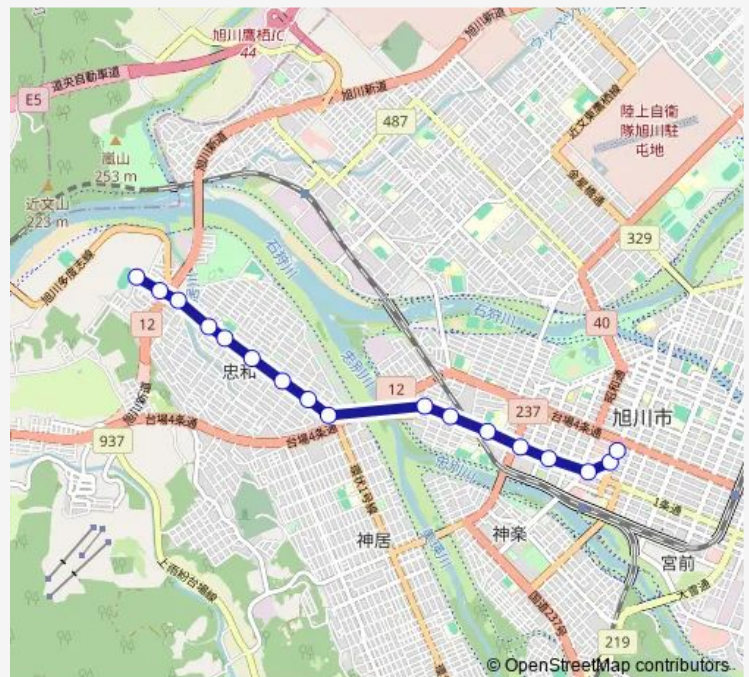

Monday 16:58

Tuesday 16:58

Wednesday 16:58

Thursday 16:58

Friday 16:58

Saturday —

Sunday —

Route info

Direction: 3条9丁目

Stops: 16

Trip Duration: 0 hour 26 min

662-忠和線(大橋)

Direction

忠和5条1丁目 — 3条9丁目

17 stops

[Open route schedule](#)

3条9丁目

Route schedule

忠和5条1丁目 — 3条9丁目

Monday 07:30-08:05

Tuesday 07:30-08:05

Wednesday 07:30-08:05

Thursday 07:30-08:05

Friday 07:30-08:05