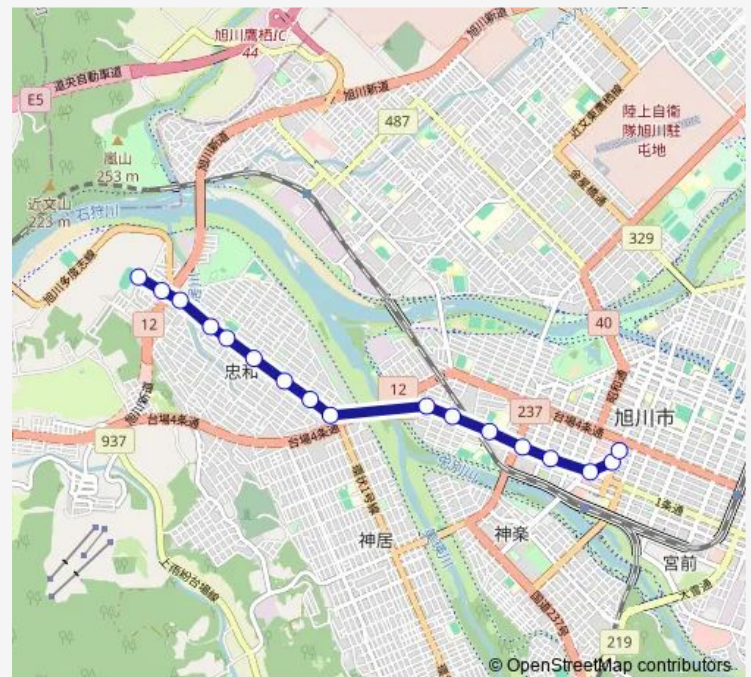

Monday 16:58

Tuesday 16:58

Wednesday 16:58

Thursday 16:58

Friday 16:58

Saturday —

Sunday —

Route info

Direction: 3条9丁目

Stops: 16

Trip Duration: 0 hour 26 min

662-忠和線(大橋)

Direction

忠和5条1丁目 — 3条9丁目

17 stops

[Open route schedule](#)

3条9丁目

Route schedule

忠和5条1丁目 — 3条9丁目

Monday 07:30-08:05

Tuesday 07:30-08:05

Wednesday 07:30-08:05

Thursday 07:30-08:05

Friday 07:30-08:05