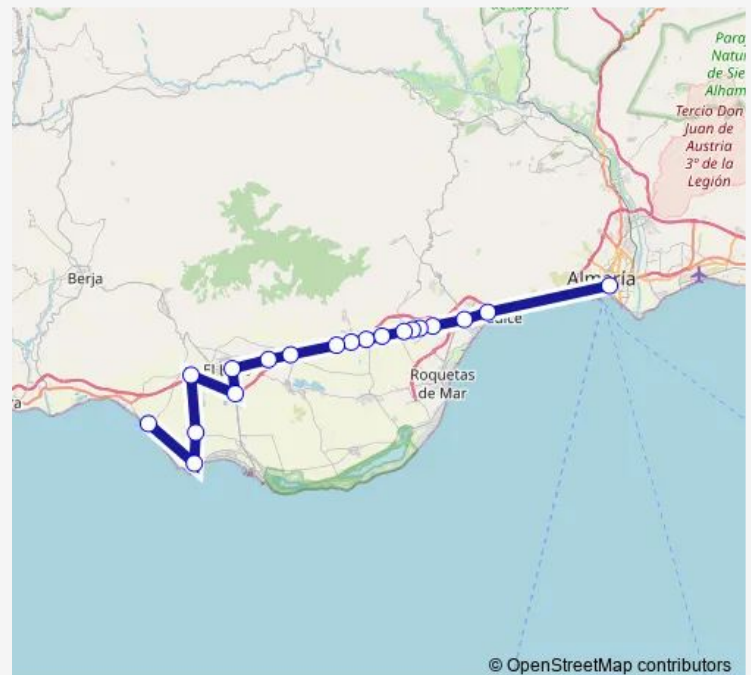

Direction

Almeria — Balerma

19 stops

[Open route schedule](#)

- Almeria
- Aguadulce (Almeria)
- Hortichuelas Aguadulce
- La Gangosa
- Cabañuelas (E)
- Venta De Gutierrez
- Puebla De Vicar
- Pozo De San Jose
- Venta Cosario
- Venta Del Viso
- Poligono San Nicolas
- La Redonda
- Santa Maria Del Aguila
- El Ejido
- Hospital De El Ejido
- N-340 (E)
- Matagorda
- Guardias Viejas
- Balerma

Route schedule

Almeria — Balerma

Monday	15:30
Tuesday	15:30
Wednesday	15:30
Thursday	15:30
Friday	15:30
Saturday	—
Sunday	—

Route info

Direction: Almeria

Stops: 19

Trip Duration: 1 hour 30 min

Alsa - Almer-Bngr Bus time schedules and route maps are available in an offline PDF at busmaps.com. Use the busmaps.com website to see live bus times, train schedule or subway schedule, and step-by-step directions for all public transit in Vicar

The schedule is provided in the local timezone. Times with "(+1)" indicate departures on the next day.

PDF file created on 2025-01-31

2024 BusMaps.com - All Rights Reserved