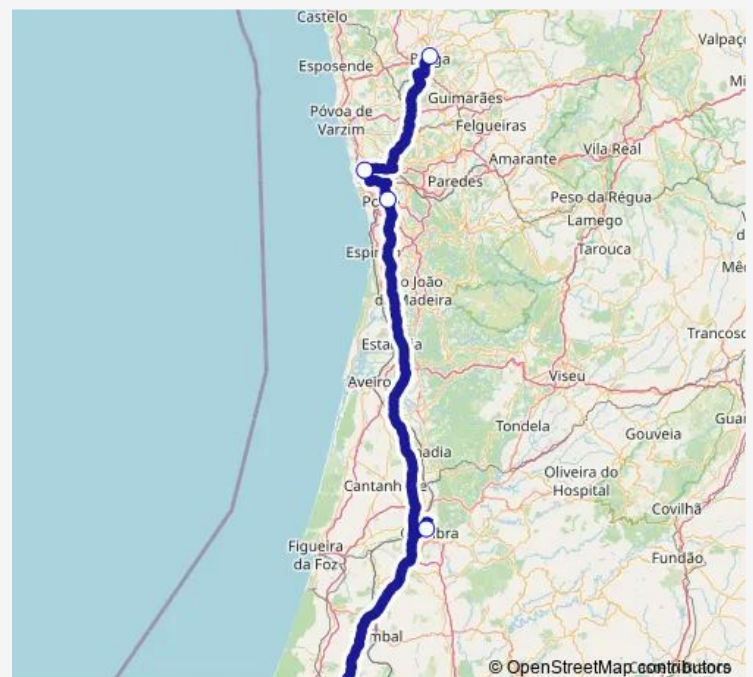

Thursday 06:15-18:30

Friday 06:15-18:30

Saturday 06:15-18:30

Sunday 06:15-18:30

**Route info**

Direction: Leiria (Bus Station)

Stops: 5

Trip Duration: 3 hour 30 min

## Direction

Marinha Grande — Braga (Centro de Transportes)

5 stops

[Open route schedule](#)

Marinha Grande

Coimbra (Rua do Padrao)

Porto (TIC - Campanhã)

Porto (Airport)

## Route info

Direction: Marinha Grande

Stops: 5

Trip Duration: 3 hour 50 min