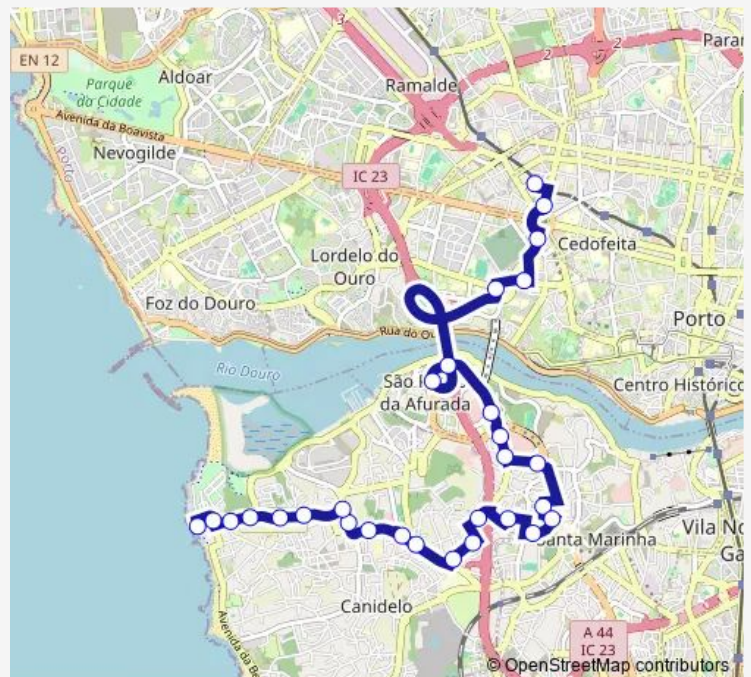

Thursday 06:00-24:00

Friday 06:00-24:00

Saturday 06:00-24:00

Sunday 06:10-24:00

Route info

Direction: Lavadores (Praia)

Stops: 29

Trip Duration: 0 hour 28 min