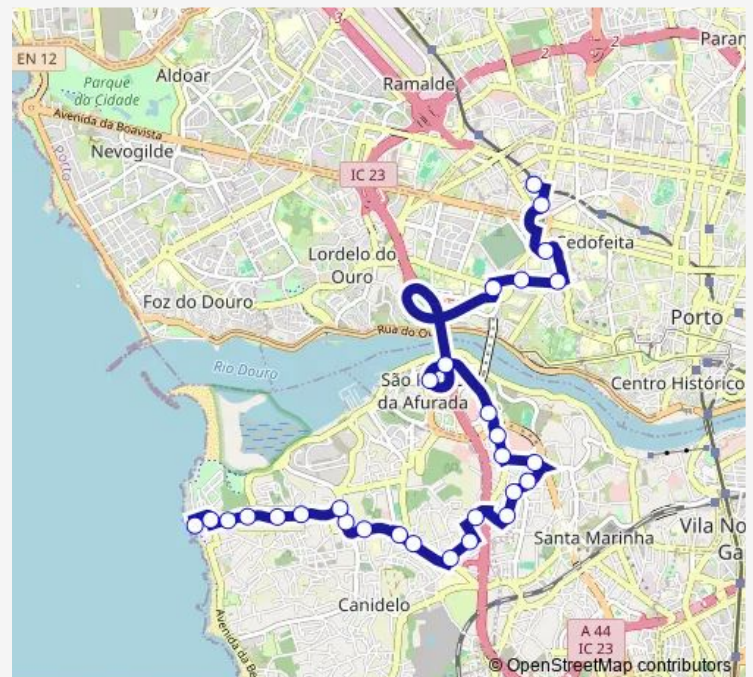

Espinheiro

Sport Clube Canidelo

Braga Júnior

Route schedule

Casa DA Música (Metro) — Lavadores (Praia)

Monday	05:40-00:45 ⁺¹
Tuesday	05:40-00:45 ⁺¹
Wednesday	05:40-00:45 ⁺¹
Thursday	05:40-00:45 ⁺¹
Friday	05:40-00:45 ⁺¹
Saturday	05:40-00:45 ⁺¹
Sunday	05:50-00:45 ⁺¹

Route info

Direction: Casa DA Música (Metro)

Stops: 29

Trip Duration: 0 hour 31 min

902 — Boavista - Lavadores

BusMaps

Cancelinhas

Alumiara

29 stops

[Open route schedule](#)

Lavadores (Praia)

Jorge Dias

Estamparia Lavadores

Areias Cabedelo

Picão

Fontes

Thursday 06:00-24:00

Friday 06:00-24:00

Saturday 06:00-24:00

Sunday 06:10-24:00

Route info

Direction: Lavadores (Praia)

Stops: 29

Trip Duration: 0 hour 32 min