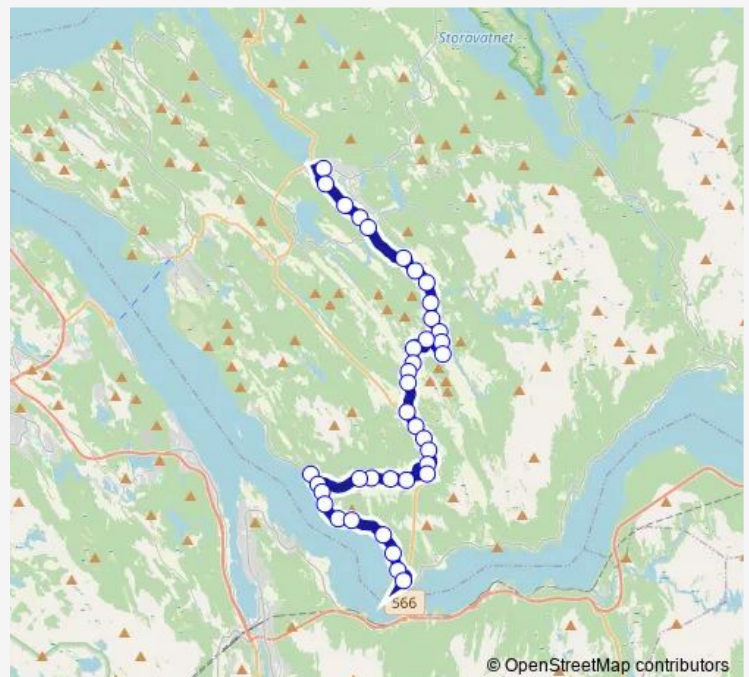

Friday 05:48-20:48

Saturday 10:18-18:18

Sunday 10:18-14:18

Route info

Direction: Lonevåg terminal

Stops: 38

Trip Duration: 0 hour 32 min

902 — Myking - Lonevåg

BusMaps

Veset sør

Kolabakken

Ambogen

Mjeldalen øvre

Mjeldalen ungdomshus

Mjeldalen

Mjeldalen nedre