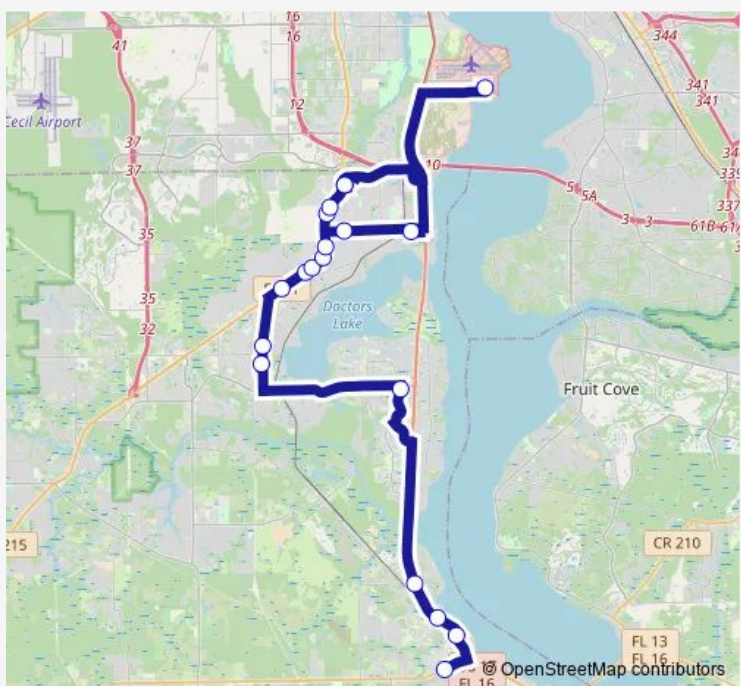

Route schedule
 Idlewild Ave & S. West St — NAS Jax

Monday	10:10-17:10
Tuesday	10:10-17:10
Wednesday	10:10-17:10
Thursday	10:10-17:10
Friday	10:10-17:10
Saturday	—
Sunday	—

Route info
 Direction: Idlewild Ave & S. West St
 Stops: 19
 Trip Duration: 2 hour 20 min

Circle K

Middleburg VA Clinic

Winn-Dixie Southbound

Challenge Enterprises

Clay County Courthouse

GCS Junior High School

Pier Station

Route schedule

NAS Jax — Pier Station

Monday	08:00-18:10
Tuesday	08:00-18:10
Wednesday	08:00-18:10
Thursday	08:00-18:10
Friday	08:00-18:10
Saturday	—
Sunday	—

Route info

Direction: NAS Jax

Stops: 10

Trip Duration: 2 hour 0 min

Friday 05:45

Saturday —

Sunday —

Route info

Direction: Pier Station

Stops: 22

Trip Duration: 1 hour 45 min

Direction