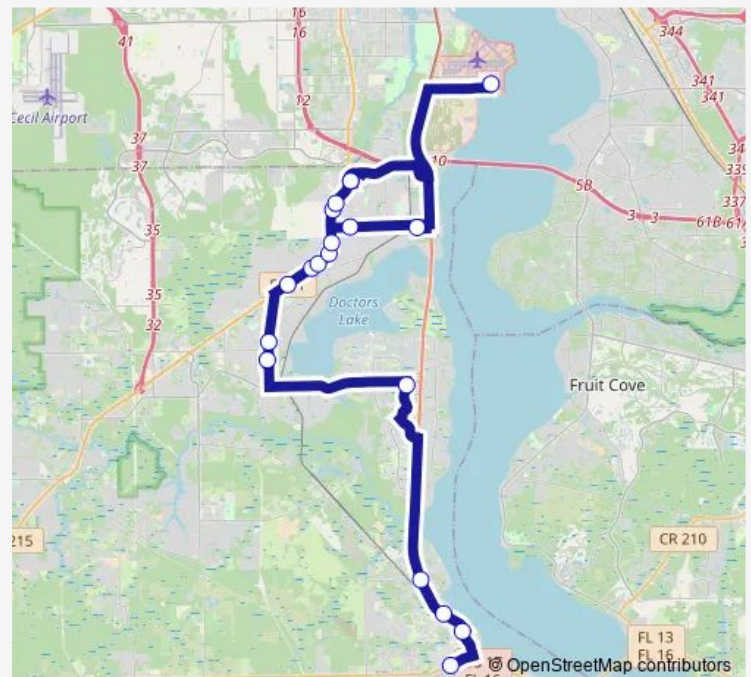

### Route schedule

Idlewild Ave & S. West St — NAS Jax

Monday 10:10-17:10

Tuesday 10:10-17:10

Wednesday 10:10-17:10

Thursday 10:10-17:10

Friday 10:10-17:10

Saturday —

### Route info

Direction: Idlewild Ave & S. West St

Stops: 19

Trip Duration: 2 hour 20 min

■ 902 — Clay Flex Blue Line

**Direction**

NAS Jax — Pier Station

10 stops

## Route info

Direction: NAS Jax

Stops: 10

Trip Duration: 2 hour 0 min

**Direction**

Pier Station — NAS Jax

22 stops

[Open route schedule](#)

## Route info

Direction: Pier Station

Stops: 22

Trip Duration: 1 hour 45 min

**Direction**

Pier Station — Blanding Blvd + Orange Park Northway

14 stops

[Open route schedule](#)