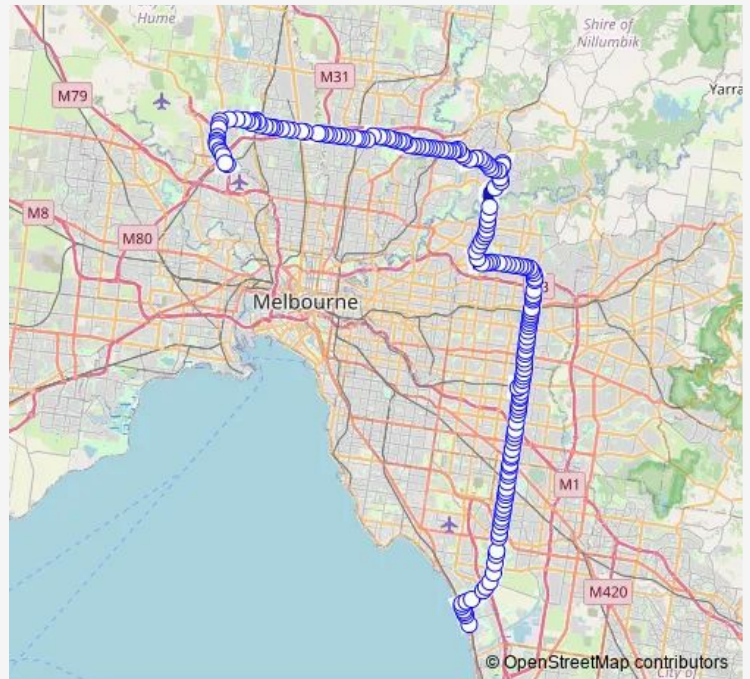

Bus 902 Chelsea - Airport West

[Go to website](#)

Direction

Airport West Shopping Centre/Louis St (Airport West) — Cheltenham Rd/Springvale Rd (Keysborough)

177 stops

[Open route schedule](#)

- Airport West Shopping Centre/Louis St (Airport West)
- Dromana Ave/Matthews Ave (Airport West)
- Caterpillar Dr/Melrose Dr (Tullamarine)
- Carol Gr/Melrose Dr (Tullamarine)
- Carrick Dr/Melrose Dr (Tullamarine)
- Sycamore Ave/Melrose Dr (Tullamarine)
- Melrose Dr/Mickleham Rd (Tullamarine)
- Andlon Ct/Mickleham Rd (Tullamarine)
- Londrew Ct/Mickleham Rd (Tullamarine)
- International Dr/Mickleham Rd (Gladstone Park)
- Western Ave/Mickleham Rd (Westmeadows)
- Mickleham Rd/Broadmeadows Rd (Westmeadows)
- North Circular Rd/Broadmeadows Rd (Westmeadows)
- Johnstone St/Broadmeadows Road Devn (Westmeadows)
- Ripplebrook Dr/Johnstone St (Broadmeadows)
- Sorrento St/Johnstone St (Broadmeadows)
- Pearcedale Pde/Johnstone St (Broadmeadows)
- Johnstone St/Pearcedale Pde (Broadmeadows)
- Broadmeadows Shopping Centre/Tanderrum Way (Broadmeadows)
- Broadmeadows Station/Pascoe Vale Rd (Broadmeadows)

Route schedule

Airport West Shopping Centre/Louis St (Airport West) — Cheltenham Rd/Springvale Rd (Keysborough)

Monday	17:55
Tuesday	17:55
Wednesday	17:55
Thursday	17:55
Friday	17:55
Saturday	—
Sunday	—

Route info

Direction: Airport West Shopping Centre/Louis St (Airport West)

Stops: 177

Trip Duration: 2 hour 35 min

902 — Chelsea - Airport West