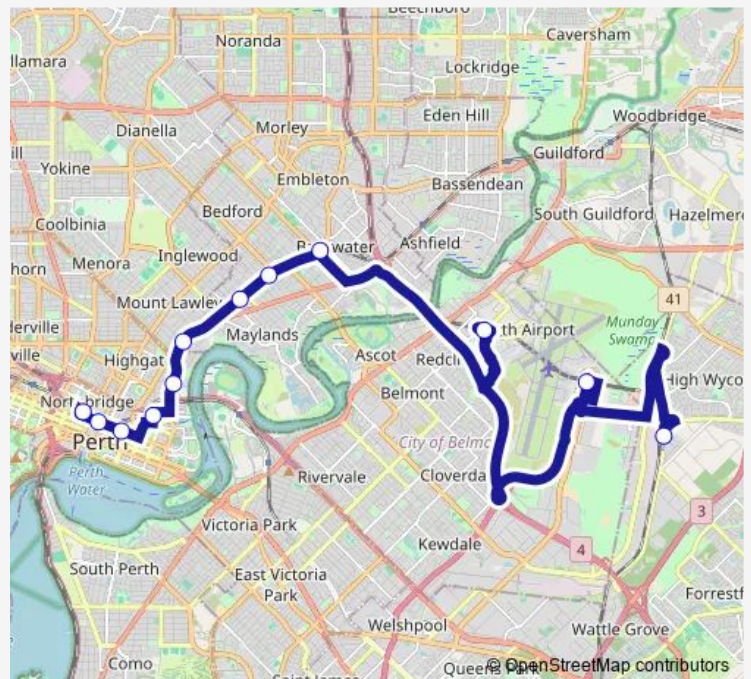

Whatley Cr Meltham Stn

Whatley Cr Maylands Stn

Whatley Cr Mt Lawley Stn

East Pde East Perth Stn

Fielder St Claisebrook Stn

Wellington St Royal Perth Hospital Cat Id 56

Wellington St Stand 11

Perth Busport Zone B

### Route schedule

High Wycombe Stn Stand 5 — Perth Busport Zone B

Monday —

Tuesday —

Wednesday —

Thursday —

Friday —

Saturday 22:04-00:04<sup>+1</sup>

### Route info

Direction: High Wycombe Stn Stand 5

Stops: 12

Trip Duration: 0 hour 52 min