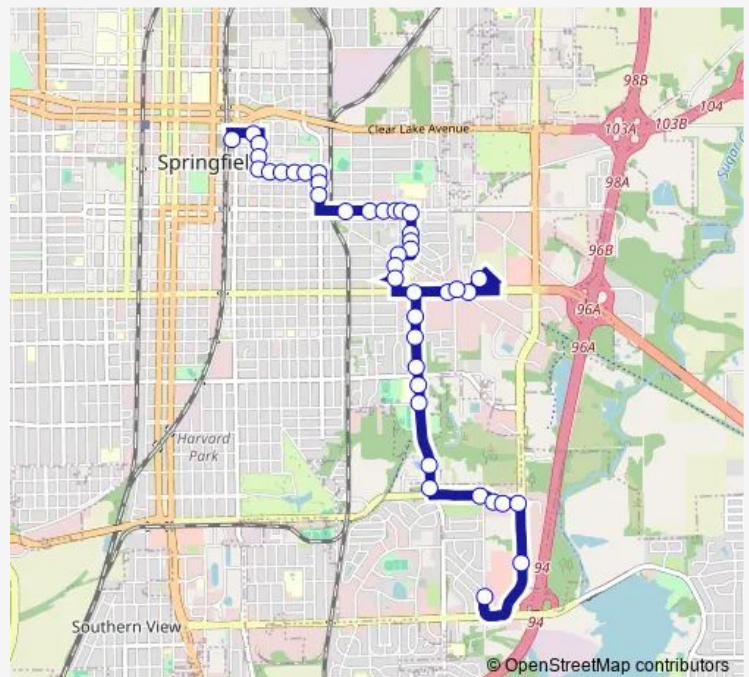

25th & Cass

25th & Poplar

25th & Sherwood

Route schedule

Transfer Center Stop B — Adloff @ Ccsc

Monday 18:00-22:00

Tuesday 18:00-22:00

Wednesday 18:00-22:00

Thursday 18:00-22:00

Friday 18:00-22:00

Saturday —

Sunday —

Route info

Direction: Transfer Center Stop B

Stops: 42

Trip Duration: 0 hour 23 min

902 — Southeast Side Night Service

Kansas & 23rd

Pope & Stuart

Pope & Brown

South Grand & Taylor

South Grand & Groth

South Grand & Old Rochester

Sangamon County Health Department

Stanford & Adloff

Stanford & Beechler

Stanford & Sunrise

Stanford & Dirksen

Dirksen @ Arby's

Adloff @ Ccsc

Direction

Adloff @ Ccsc — Transfer Center Stop B