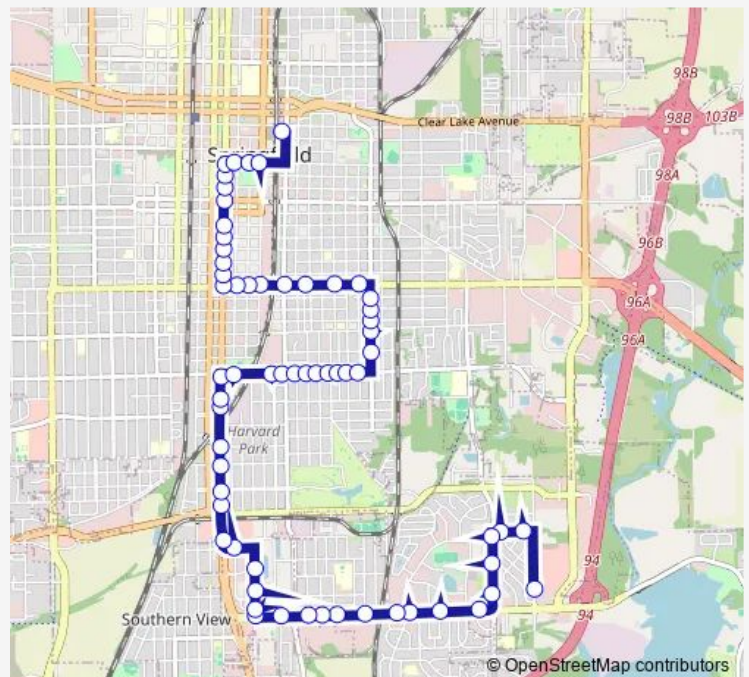

25th & Cass

25th & Poplar

25th & Sherwood

Route schedule

Transfer Center Stop B — Adloff @ Ccsc

Monday 18:00-22:00

Tuesday 18:00-22:00

Wednesday 18:00-22:00

Thursday 18:00-22:00

Friday 18:00-22:00

Saturday —

Sunday —

Route info

Direction: Transfer Center Stop B

Stops: 42

Trip Duration: 0 hour 23 min

902 — Southeast Side Night Service

Kansas & 23rd

Pope & Stuart

Pope & Brown

South Grand & Taylor

South Grand & Groth

South Grand & Old Rochester

Sangamon County Health Department

Stanford & Adloff

Stanford & Beechler

Stanford & Sunrise

Stanford & Dirksen

Dirksen @ Arby's

Adloff @ Ccsc

Direction

Adloff @ Ccsc — Transfer Center Stop B