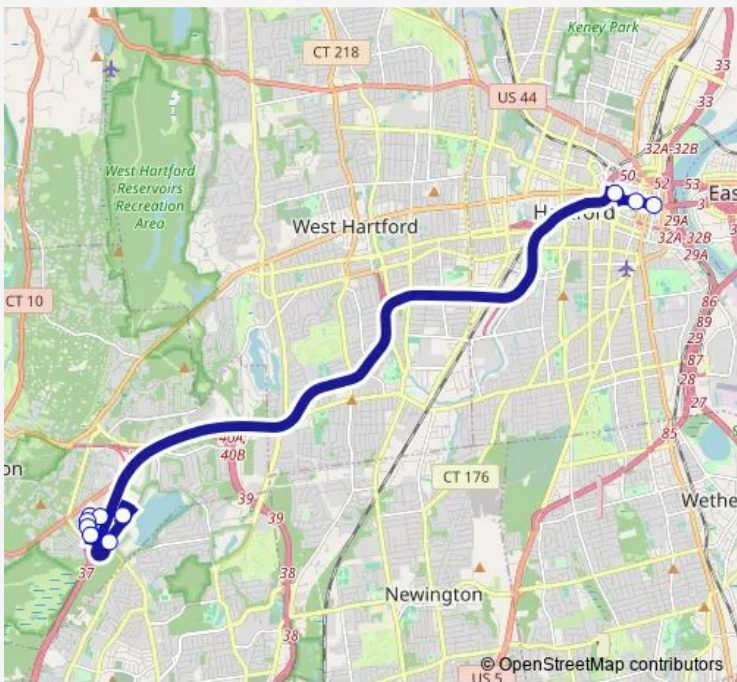

**Bus 902 Farm Springs Exp**

[Go to website](#)

**Direction**  
 Farm Springs Rd @ 1 Farm Springs Rd — Central Row South Side @ Travelers  
 12 stops  
[Open route schedule](#)

- Farm Springs Rd @ 1 Farm Springs Rd
- Farm Springs Rd @ 5 Farm Springs Rd
- Farm Springs Rd @ 9 Farm Springs Rd
- Raytheon Corporate Office @ Main Entrance
- Farm Springs Rd @ 8 Farm Springs Rd
- Farm Springs Rd @ 4 Farm Springs Rd
- Farm Springs Rd @ Fienemann Rd
- Batterson Park Rd @ Fienemann Rd
- Bank of America @ Main Entrance
- Asylum St @ Bushnell Park
- Pearl St @ Trumbull St
- Central Row South Side @ Travelers

**Route schedule**  
 Farm Springs Rd @ 1 Farm Springs Rd — Central Row South Side @ Travelers

Monday	16:32
Tuesday	16:32
Wednesday	16:32
Thursday	16:32
Friday	16:32
Saturday	—
Sunday	—

**Route info**  
 Direction: Farm Springs Rd @ 1 Farm Springs Rd  
 Stops: 12  
 Trip Duration: 0 hour 26 min

902 — Farm Springs Exp **BusMaps**

**Direction**

Main St @ Atheneum Sq — Bank of America @ Main Entrance

12 stops

[Open route schedule](#)

Main St @ Atheneum Sq

Asylum St @ Trumbull St

Asylum St @ High St

## Route schedule

Main St @ Atheneum Sq — Bank of America @ Main Entrance

Monday 07:30

Tuesday 07:30

Wednesday 07:30

Thursday 07:30

Friday 07:30

Saturday —