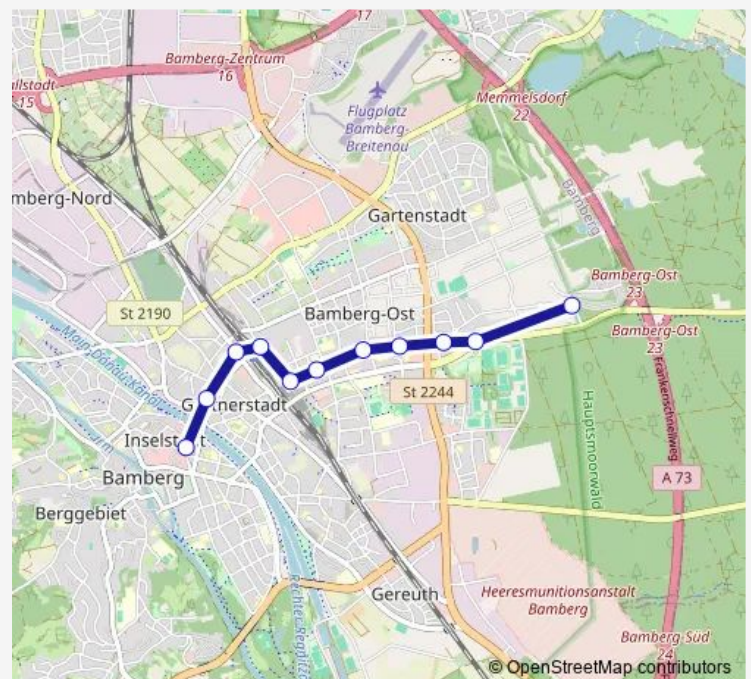

### Direction

Bamberg Bambados — Bamberg Kastanienstr.

3 stops

[Open route schedule](#)

Bamberg Bambados

Bamberg Birkenallee

Bamberg Kastanienstr.

### Route schedule

Bamberg Bambados — Bamberg Kastanienstr.

|           |                           |
|-----------|---------------------------|
| Monday    | 20:55-00:15 <sup>+1</sup> |
| Tuesday   | 20:55-00:15 <sup>+1</sup> |
| Wednesday | 20:55-00:15 <sup>+1</sup> |
| Thursday  | 20:55-00:15 <sup>+1</sup> |
| Friday    | 20:55-00:15 <sup>+1</sup> |
| Saturday  | 20:55-00:15 <sup>+1</sup> |
| Sunday    | 20:55-00:15 <sup>+1</sup> |

### Route info

Direction: Bamberg Bambados

Stops: 3

Trip Duration: 0 hour 3 min

## Route info

Direction: Bamberg Zob

Stops: 12

Trip Duration: 0 hour 17 min