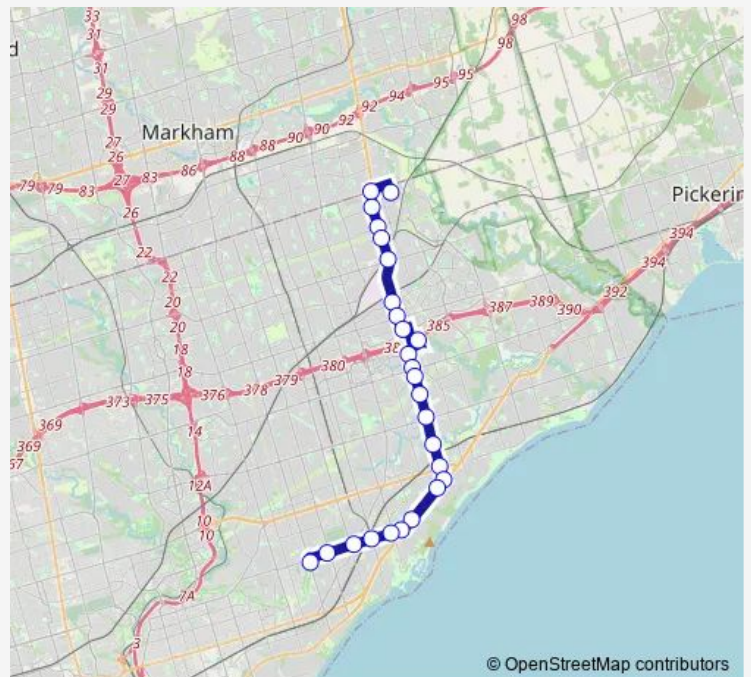

### Direction

Morningside Ave at Passmore Ave - Amazon Fulfillment Centre — Warden Station

26 stops

[Open route schedule](#)

Morningside Ave at Passmore Ave - Amazon Fulfillment Centre

Markham Rd at Steeles Ave East South Side

### Route schedule

Morningside Ave at Passmore Ave - Amazon Fulfillment Centre — Warden Station

|           |             |
|-----------|-------------|
| Monday    | 06:29-19:55 |
| Tuesday   | 06:29-19:55 |
| Wednesday | 06:29-19:55 |
| Thursday  | 06:29-19:55 |
| Friday    | 06:29-19:55 |
| Saturday  | —           |
| Sunday    | —           |

### Route info

Direction: Morningside Ave at Passmore Ave - Amazon Fulfillment Centre

Stops: 26

Trip Duration: 0 hour 53 min

902 — Markham RD Express

St Clair Ave East at Kingston Rd West Side

St Clair Ave East at Brimley Rd West Side

St Clair Ave East at Midland Ave

St Clair Ave East at Danforth Rd

St Clair Ave East at Birchmount Rd West Side

Warden Station