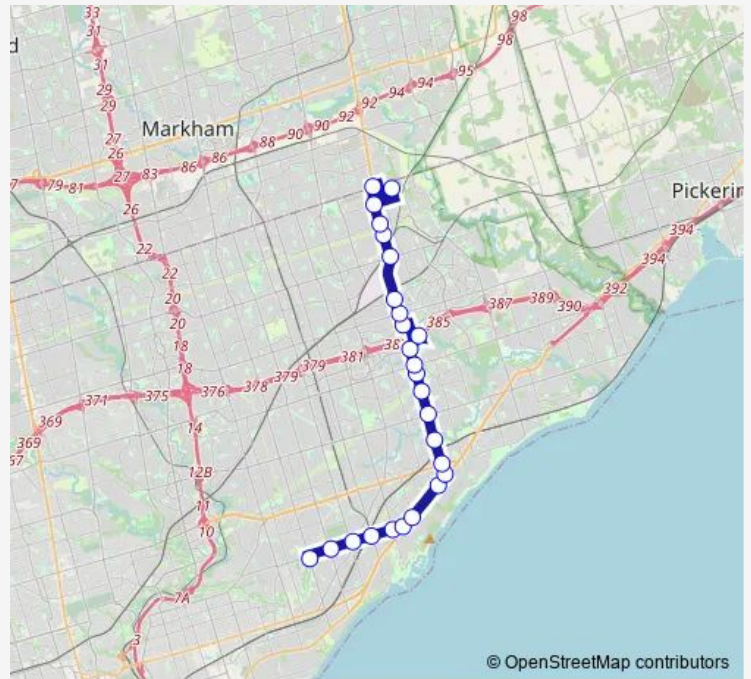

Milner Ave at Markham Rd East Side

Centennial College Bus Terminal

Markham Rd at Progress Ave South Side

Markham Rd at Ellesmere Rd

Markham Rd at Brimorton Dr

Markham Rd at Painted Post Dr

Markham Rd at Lawrence Ave East

Markham Rd at Blakemanor Blvd South Side

Markham Rd at Eglinton Ave East

Markham Rd at Kingston Rd

Kingston Rd at Parkcrest Dr

Kingston Rd at Mccowan Rd

Route schedule

Morningside Ave at Passmore Ave - Amazon Fulfillment Centre — Warden Station

Monday	06:29-19:55
Tuesday	06:29-19:55
Wednesday	06:29-19:55
Thursday	06:29-19:55
Friday	06:29-19:55
Saturday	—
Sunday	—

Route info

Direction: Morningside Ave at Passmore Ave - Amazon Fulfillment Centre

Stops: 26

Trip Duration: 1 hour 1 min

902 — Markham RD Express

St Clair Ave East at Kingston Rd West Side

St Clair Ave East at Brimley Rd West Side

St Clair Ave East at Midland Ave

St Clair Ave East at Danforth Rd