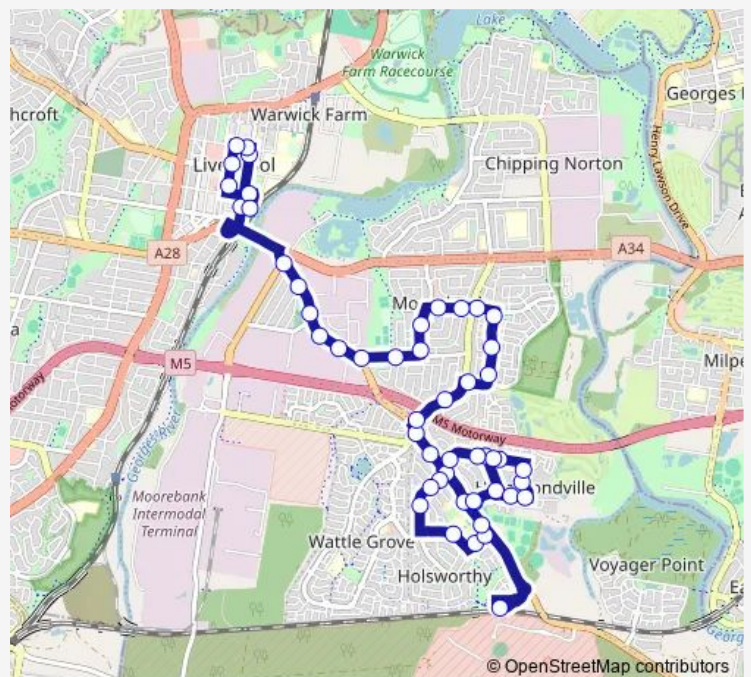

Bus 902 Liverpool to Holsworthy via Moorebank

[Go to website](#)

**Direction**

Hammondville Public School, Walder Rd — Liverpool Station, Stand A

51 stops

[Open route schedule](#)

- Hammondville Public School, Walder Rd
- Keato Av After Stewart Av
- Keato Av Opp Pritchard Av
- St Christopher's Catholic Church, Heathcote Rd
- Heathcote Rd Before Bardia Pde
- Bardia Pde At Brallos Av
- Sanananda Park, Bardia Pde
- Bardia Pde Opp Bardia Park
- Holsworthy High School, Huon Cres
- Infantry Pde After Huon Cres
- Holsworthy Public School, Infantry Pde
- Holsworthy Station, Access Road, The Boulevard
- Heathcote Rd After Infantry Pde
- Keato Av At Pritchard Av
- Keato Av Before Stewart Av
- Stewart Av At Stewart Phwy
- Stewart Av At Judd Av
- Judd Av Opp Hammondcare The Village Centre
- Judd Av Opp Hammondcare The Pines
- Walder Rd At Morley Av
- St Anne's Anglican Church, Walder Rd

Route schedule

Hammondville Public School, Walder Rd — Liverpool Station, Stand A

Monday	05:14-21:56
Tuesday	05:14-21:56
Wednesday	05:14-21:56
Thursday	05:14-21:56
Friday	05:14-21:56
Saturday	06:53-18:46
Sunday	08:44-16:44

Route info

Direction: Hammondville Public School, Walder Rd

Stops: 51

Trip Duration: 1 hour 2 min

902 — Liverpool to Holsworthy via Moorebank

Walder Rd Opp Hammondville Public School

Walder Rd Opp Meehan Av

## Route info

Direction: Liverpool Station, Stand G

Stops: 35

Trip Duration: 0 hour 31 min

Walder Rd Opp Bradey Av

Hammondville Public School, Walder Rd

Walder Rd Opp Morley Av

Hammond Village Homes Retirement Village, Judd Av