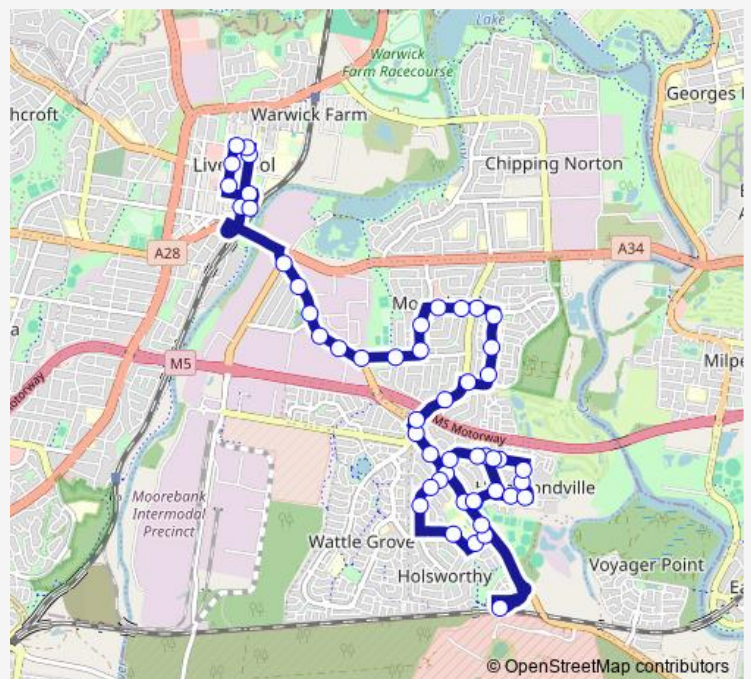

Bus 902 Liverpool to Holsworthy via Moorebank

[Go to website](#)

Direction

Hammondville Public School, Walder Rd — Liverpool Station, Stand A

51 stops

[Open route schedule](#)

- Hammondville Public School, Walder Rd
- Keato Av After Stewart Av
- Keato Av Opp Pritchard Av
- St Christopher's Catholic Church, Heathcote Rd
- Heathcote Rd Before Bardia Pde
- Bardia Pde At Brallos Av
- Sanananda Park, Bardia Pde
- Bardia Pde Opp Bardia Park
- Holsworthy High School, Huon Cres
- Infantry Pde After Huon Cres
- Holsworthy Public School, Infantry Pde
- Holsworthy Station, Access Road, The Boulevard
- Heathcote Rd After Infantry Pde
- Keato Av At Pritchard Av
- Keato Av Before Stewart Av
- Stewart Av At Stewart Phwy
- Stewart Av At Judd Av
- Judd Av Opp Hammondcare The Village Centre
- Judd Av Opp Hammondcare The Pines
- Walder Rd At Morley Av
- St Anne's Anglican Church, Walder Rd

Route schedule

Hammondville Public School, Walder Rd — Liverpool Station, Stand A

Monday	05:14-21:56
Tuesday	05:14-21:56
Wednesday	05:14-21:56
Thursday	05:14-21:56
Friday	05:14-21:56
Saturday	06:53-18:46
Sunday	08:44-16:44

Route info

Direction: Hammondville Public School, Walder Rd

Stops: 51

Trip Duration: 1 hour 2 min

902 — Liverpool to Holsworthy via Moorebank

Walder Rd Opp Hammondville Public School

Walder Rd Opp Meehan Av

Monday 08:00-20:52

Tuesday 09:38-20:52

Wednesday 09:38-20:52

Thursday 09:38-20:52

Friday 08:00-20:52

Saturday 06:30-18:30

Sunday 08:00-18:00

Route info