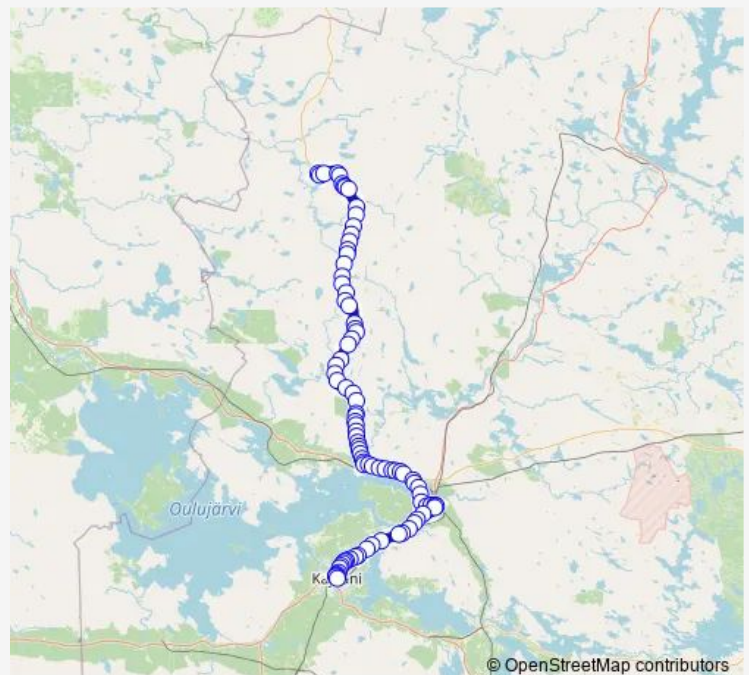

Bus Puolanka - Paltamo - Kajaani

[Go to website](#)

Direction

Puolanka — Tulo

92 stops

[Open route schedule](#)

Puolanka

Kunnanvirasto I

Mustosenmäki I

Kartta-aho E

Kapusta-aho E

Kivelä E

Leipivaara E

Peuralantie E

Suomussalmi th E

Heinijoki E

Pihlajavaara E

Hoikanvaarantie E

Tupala E

Kurikkavaara E

Akanvaara E

Väyrylä E

Syvälä E

Körölä E

Kotila th E

Pohjola E

Nalkki E

Route schedule

Puolanka — Tulo

Monday 06:00-18:40

Tuesday 06:00

Wednesday 06:00

Thursday 06:00

Friday 06:00

Saturday —

Sunday 18:40

Route info

Direction: Puolanka

Stops: 92

Trip Duration: 1 hour 45 min

■ Puolanka - Paltamo - Kajaani

BusMaps