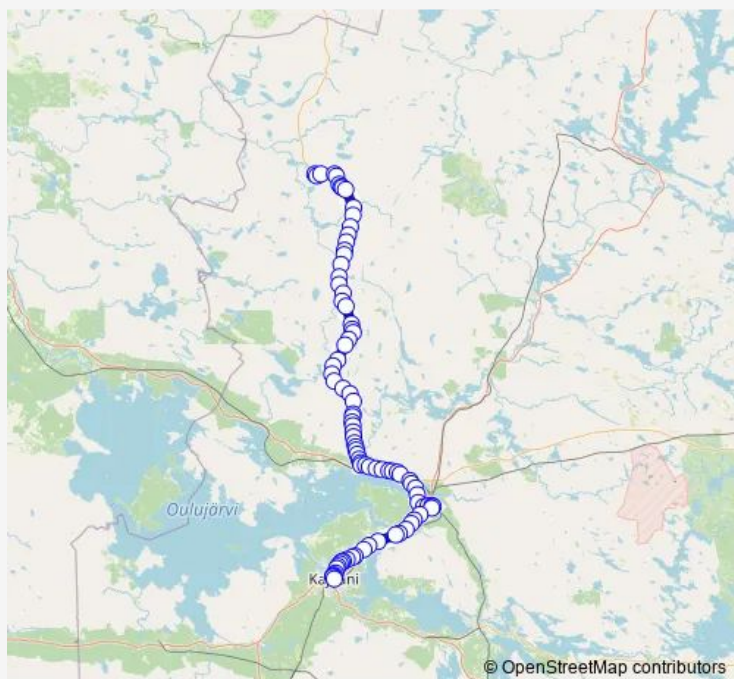

Thursday 06:00-18:40

Friday 06:00

Saturday —

Sunday 18:40

Route info

Direction: Puolanka

Stops: 92

Trip Duration: 1 hour 45 min