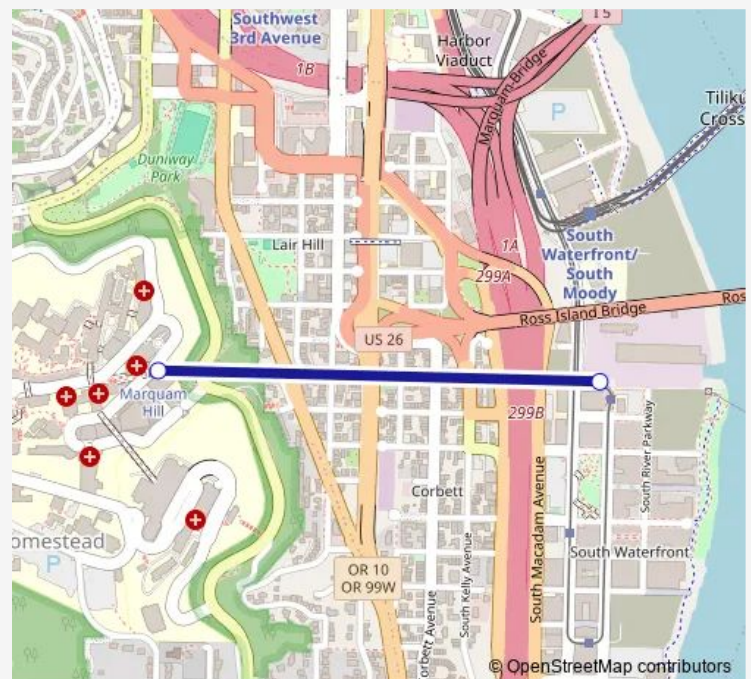

Cable car Portland Aerial Tram

[Go to website](#)

Direction

South Waterfront Lower Tram Terminal — Marquam Hill Upper Tram Terminal

2 stops

[Open route schedule](#)

South Waterfront Lower Tram Terminal

Marquam Hill Upper Tram Terminal

Route schedule

South Waterfront Lower Tram Terminal — Marquam Hill Upper Tram Terminal

Monday	05:30-21:25
Tuesday	05:30-21:25
Wednesday	05:30-21:25
Thursday	05:30-21:25
Friday	05:30-21:25
Saturday	09:00-16:55
Sunday	—

Route info

Direction: South Waterfront Lower Tram Terminal

Stops: 2

Trip Duration: 0 hour 4 min

Portland Aerial Tram

Direction

Marquam Hill Upper Tram Terminal — South Waterfront Lower Tram Terminal

2 stops

[Open route schedule](#)

Marquam Hill Upper Tram Terminal

South Waterfront Lower Tram Terminal

Route schedule

Marquam Hill Upper Tram Terminal — South Waterfront Lower Tram Terminal

Monday	05:30-21:25
Tuesday	05:30-21:25
Wednesday	05:30-21:25
Thursday	05:30-21:25
Friday	05:30-21:25
Saturday	09:00-16:55
Sunday	—