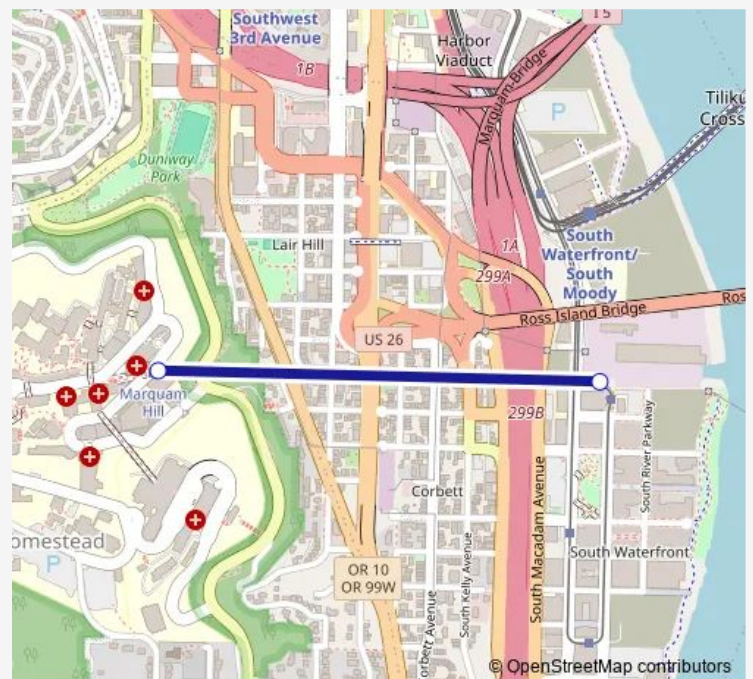

Cable car Portland Aerial Tram

[Go to website](#)

Direction

South Waterfront Lower Tram Terminal — Marquam Hill Upper Tram Terminal

2 stops

[Open route schedule](#)

South Waterfront Lower Tram Terminal

Marquam Hill Upper Tram Terminal

Route schedule

South Waterfront Lower Tram Terminal — Marquam Hill Upper Tram Terminal

Monday	05:30-21:25
Tuesday	05:30-21:25
Wednesday	05:30-21:25
Thursday	05:30-21:25
Friday	05:30-21:25
Saturday	09:00-16:55
Sunday	—

Route info

Direction: South Waterfront Lower Tram Terminal

Stops: 2

Trip Duration: 0 hour 4 min

Portland Aerial Tram

Direction

Marquam Hill Upper Tram Terminal — South Waterfront Lower Tram Terminal

2 stops

[Open route schedule](#)

Marquam Hill Upper Tram Terminal

South Waterfront Lower Tram Terminal

Route schedule

Marquam Hill Upper Tram Terminal — South Waterfront Lower Tram Terminal

Monday	05:30-21:25
Tuesday	05:30-21:25
Wednesday	05:30-21:25
Thursday	05:30-21:25
Friday	05:30-21:25
Saturday	09:00-16:55
Sunday	—