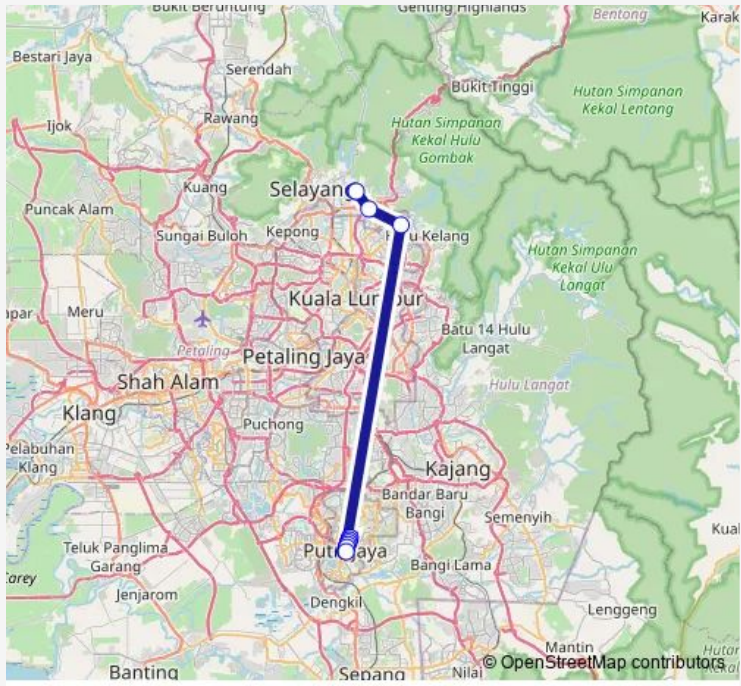

**Route schedule**  
 Pinggiran Batu Caves, Lebu Utama Sri Gombak — Wis-  
 ma Sumber Asli, Persiaran Perdana

Monday	06:00
Tuesday	06:00
Wednesday	06:00
Thursday	06:00
Friday	06:00
Saturday	06:00
Sunday	06:00

**Route info**

Direction: Pinggiran Batu Caves, Lebu Utama Sri Gombak

Stops: 16

Trip Duration: 17 hour 0 min

## Direction

Wisma Sumber Asli, Persiaran Perdana — Pekan Pinggiran Batu Caves, Jalan Pinggiran Batu Caves

13 stops

[Open route schedule](#)

Wisma Sumber Asli, Persiaran Perdana

Kementerian Asas Tani, Persiaran Perdana

## Route schedule

Wisma Sumber Asli, Persiaran Perdana — Pekan Pinggiran Batu Caves, Jalan Pinggiran Batu Caves

Monday 06:00

Tuesday 06:00

Wednesday 06:00

Thursday 06:00

Friday 06:00

Saturday 06:00