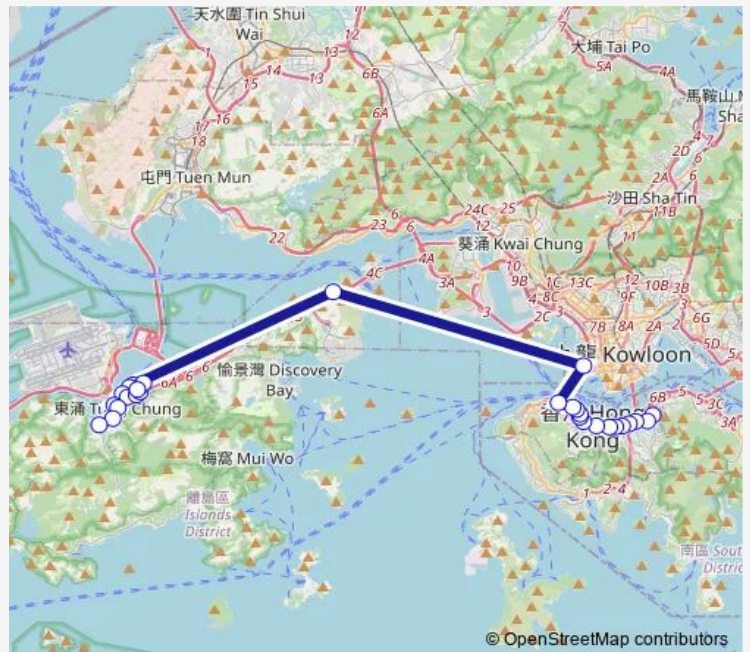

[Ctb] THE Visionary, Ying Tung Road|[Lwb] THE Visionary|[Nlb] THE Visionary (North Bound)

[Ctb] Ying Tung Estate|[Nlb] Ying Tung Estate

Route schedule

[Ctb] MUN WO House MUN Tung Estate, YU Tung Road — [Ctb] TIN HAU Station|[Kmb+Ctb] Causeway BAY (TIN HAU) BUS Terminus/
Tin HAU Station|[Kmb] Causeway BAY (TIN HAU) BUS Terminus

Monday	07:55
Tuesday	07:55
Wednesday	07:55
Thursday	07:55
Friday	07:55
Saturday	06:35
Sunday	06:35

Route info

Direction: [Ctb] MUN WO House MUN Tung Estate, YU Tung Road

Stops: 29

Trip Duration: 1 hour 33 min