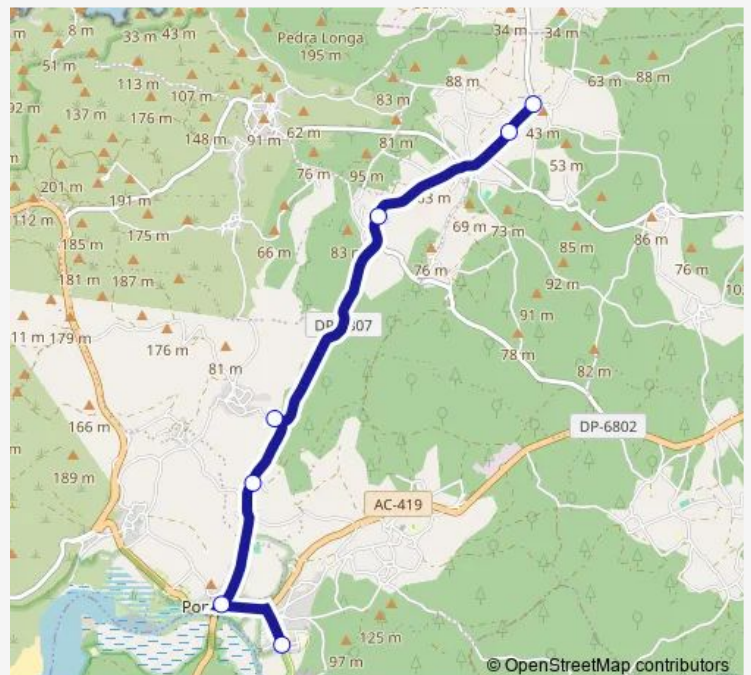

Bus Xg811030 IES Eduardo Pondal-Cores

[Go to website](#)

Direction

IES Eduardo Pondal — Cores

7 stops

[Open route schedule](#)

IES Eduardo Pondal

Ponteceso

Route info

Direction: IES Eduardo Pondal

Stops: 7

Trip Duration: 0 hour 20 min

■ Xg811030 — IES Eduardo Pondal-Cores

Xg811030 Bus time schedules and route maps are available in an offline PDF at busmaps.com. Use the busmaps.com website to see live bus times, train schedule or subway schedule, and step-by-step directions for all public transit in Laxe