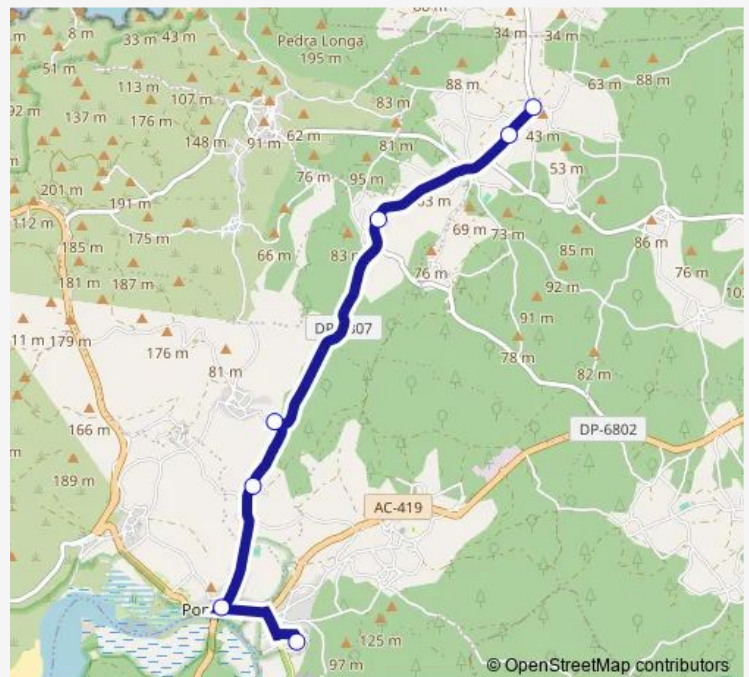

Tuesday 08:00

Wednesday 08:00

Thursday —

Friday 08:00

Saturday —

Sunday —

Route info

Direction: Cores

Stops: 7

Trip Duration: 0 hour 20 min

XG811030 — IES Eduardo Pondal-Cores

Direction

IES Eduardo Pondal — Cores

7 stops

[Open route schedule](#)

IES Eduardo Pondal