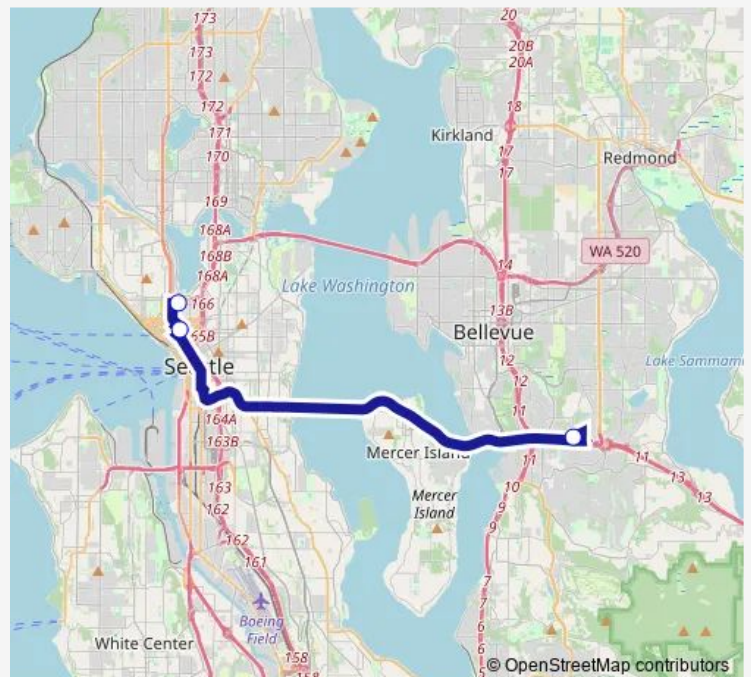

### Direction

SLU - Bellevue-Sunset North — Brazil

3 stops

[Open route schedule](#)

SLU - Bellevue-Sunset North

Doppler

Brazil

### Route schedule

SLU - Bellevue-Sunset North — Brazil

Monday	07:05-09:30
Tuesday	07:05-09:30
Wednesday	07:05-09:30
Thursday	07:05-09:30
Friday	07:05-09:30
Saturday	—
Sunday	—

### Route info

Direction: SLU - Bellevue-Sunset North

Stops: 3

Trip Duration: 0 hour 37 min

■ (SLU) Bellevue South AM

(SLU) Bellevue South AM Bus time schedules and route maps are available in an offline PDF at [busmaps.com](https://busmaps.com). Use the [busmaps.com](https://busmaps.com) website to see live bus times, train schedule or subway schedule, and step-by-step directions for all public transit in