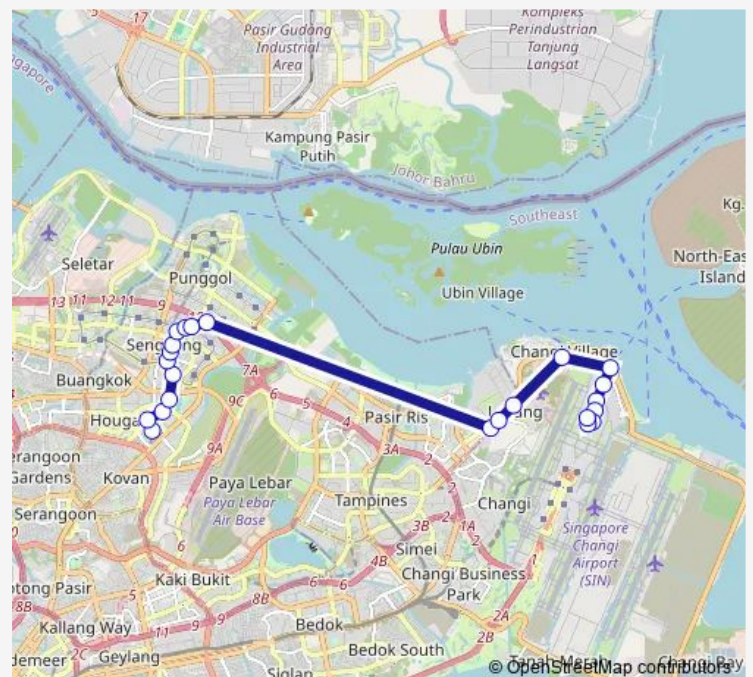

Thursday 06:50

Friday 06:50

Saturday —

Sunday —

Route info

Direction: Hougang Ctrl Int

Stops: 23

Trip Duration: 1 hour 29 min

89e

BusMaps

Airfreight Ter Bldg

Sats Cargo Ter

Direction

3rd Cargo Agents — Hougang Ctrl Int

24 stops

[Open route schedule](#)