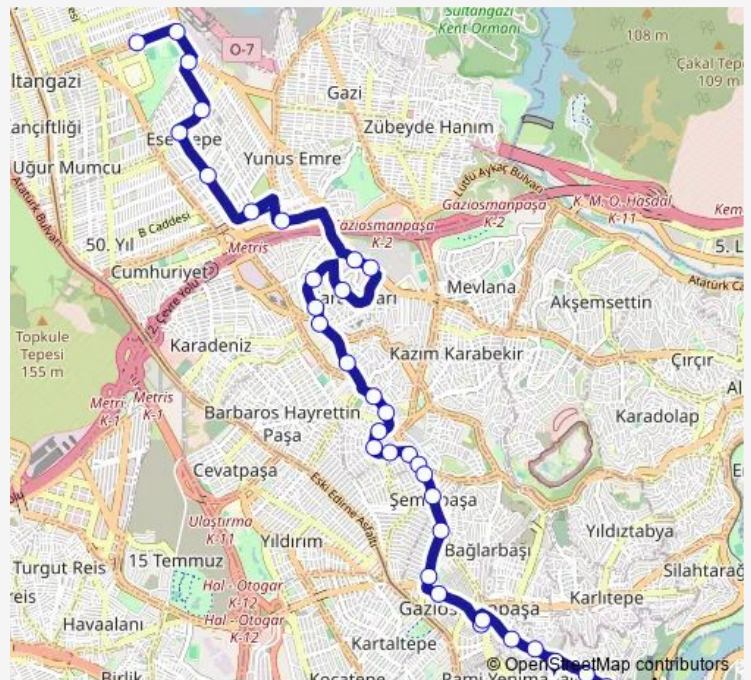

GEBZELİ CADDESİ

Küçükköy İstanbul Cd

Route schedule

Atatürk Bulvarı — Düğmeciler Cad.

Monday	05:30
Tuesday	05:30
Wednesday	05:30
Thursday	05:30
Friday	05:30
Saturday	05:30
Sunday	05:30

Route info

Direction: Atatürk Bulvarı

Stops: 36

Trip Duration: 0 hour 33 min

ESENTEPE MH. - KÜÇÜKKÖY - GAZİOSMANPAŞA-EYÜP

BusMaps

Küçükköy İstanbul Cd

G.O.Paşa Caddesi

CEMAL GÜRSEL İÖÖ

Bağlar Caddesi

Route schedule

Düğmeciler Cad. — 2364. Sk.

Monday 06:10

Tuesday 06:10

Wednesday 06:10

Thursday 06:10

Friday 06:10

Saturday 06:10

Sunday 06:10

Route info

Direction: Düğmeciler Cad.

Stops: 35

Trip Duration: 0 hour 31 min

Avrupa Konutlari

Avrupa Konutlari

Karayollari Mah.