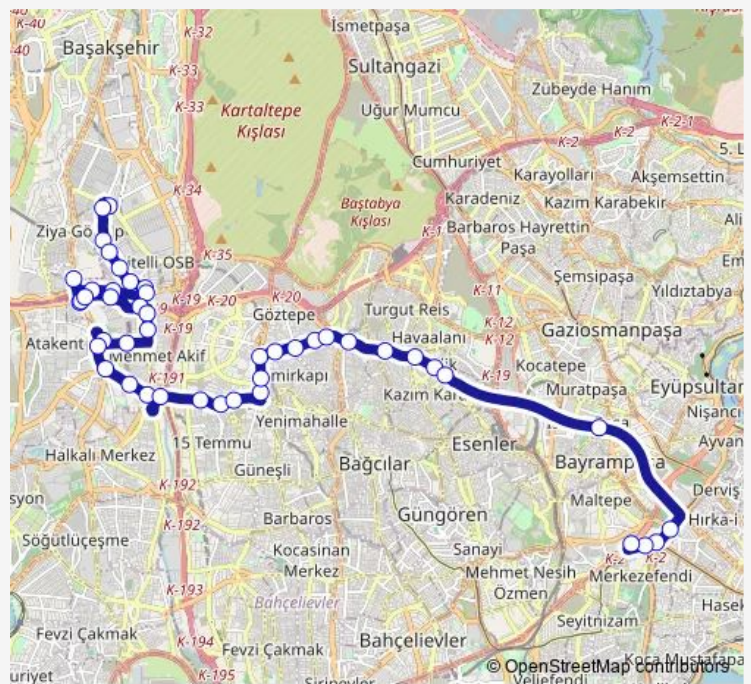

Thursday 05:30

Friday 05:30

Saturday 05:30

Sunday 05:30

Route info

Direction: İpkas

Stops: 45

Trip Duration: 0 hour 57 min

Direction: Topkapi

Stops: 47

Trip Duration: 0 hour 56 min

Mezarlik

Pirireis

Evren Mahallesi

Halkali Cad

İkitelli Köprüsü