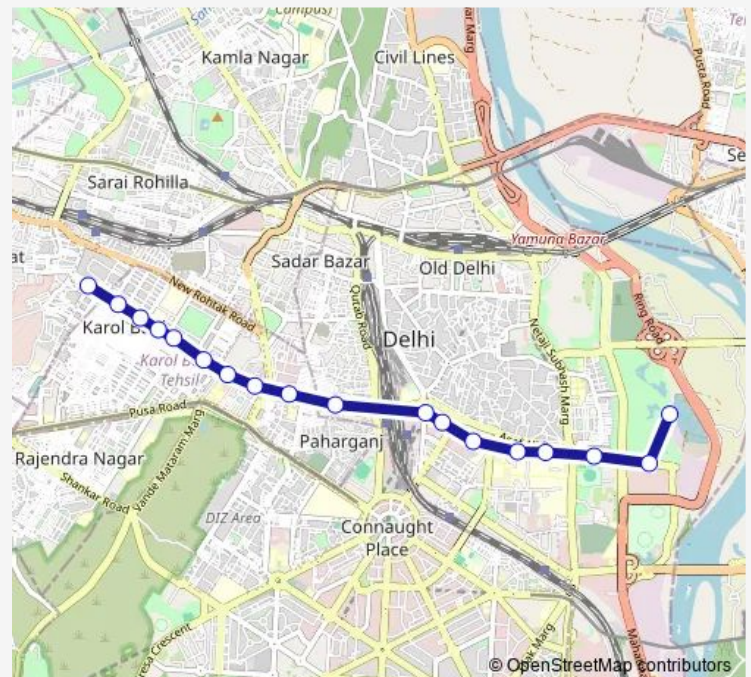

### Route schedule

Rajghat Cluster Depot — Anand Parvat Terminal

Monday 05:18-07:18

Tuesday 05:18-07:18

Wednesday 05:18-07:18

Thursday 05:18-07:18

Friday 05:18-07:18

Saturday 05:18-07:18

Sunday 05:18-07:18

### Route info

Direction: Rajghat Cluster Depot

Stops: 18

Trip Duration: 0 hour 29 min

309extdown

BusMaps

309extdown Bus time schedules and route maps are available in an offline PDF at [busmaps.com](https://busmaps.com). Use the [busmaps.com](https://busmaps.com) website to see live bus times, train schedule or subway schedule, and step-by-step directions for all public transit in Delhi