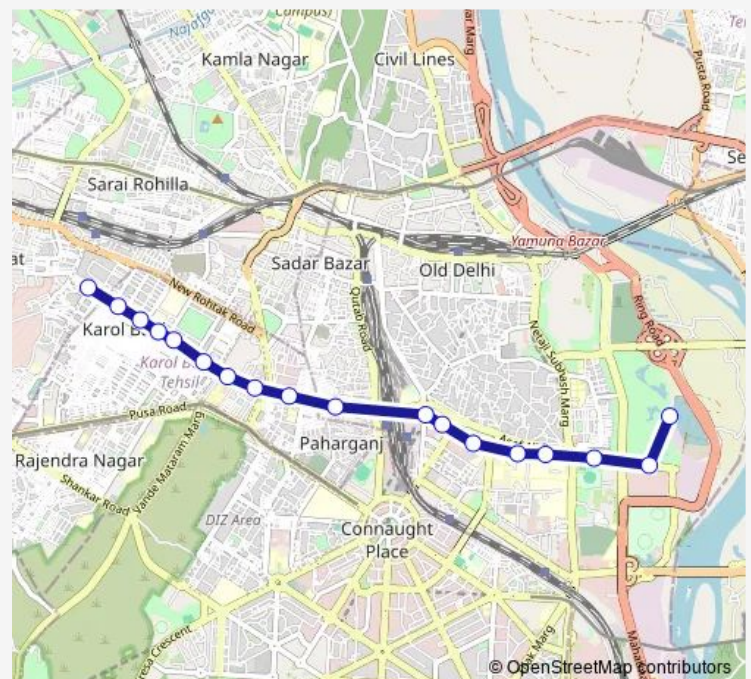

### Route schedule

Rajghat Cluster Depot — Anand Parvat Terminal

Monday 05:18-07:18

Tuesday 05:18-07:18

Wednesday 05:18-07:18

Thursday 05:18-07:18

Friday 05:18-07:18

Saturday 05:18-07:18

Sunday 05:18-07:18

### Route info

Direction: Rajghat Cluster Depot

Stops: 18

Trip Duration: 0 hour 29 min

309extdown

BusMaps

309extdown Bus time schedules and route maps are available in an offline PDF at [busmaps.com](https://busmaps.com). Use the [busmaps.com](https://busmaps.com) website to see live bus times, train schedule or subway schedule, and step-by-step directions for all public transit in Delhi