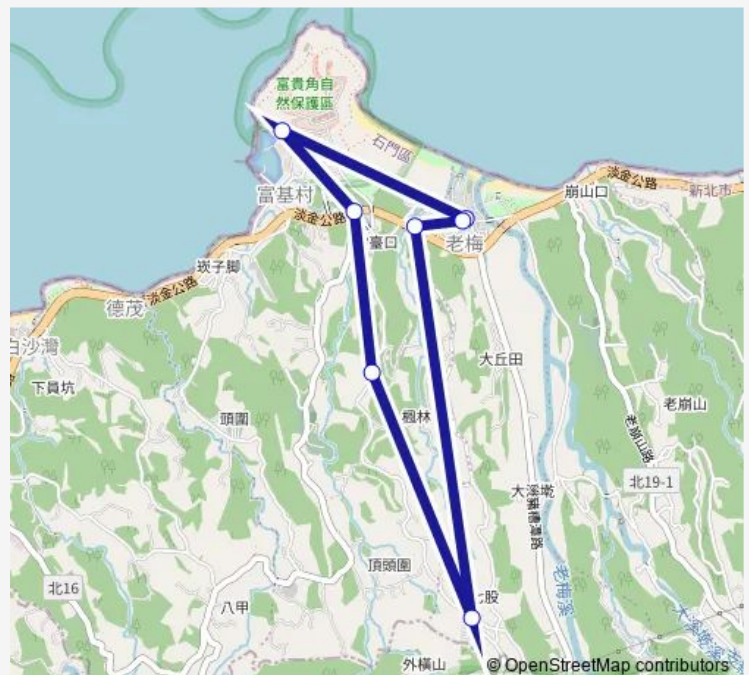

Thursday 06:20-07:45

Friday 06:20-07:45

Saturday —

Sunday —

Route info

Direction: 老梅

Stops: 7

Trip Duration: 16 hour 15 min

F152-0620、0745 — 老梅-老梅

F152-0620、0745 Bus time schedules and route maps are available in an offline PDF at busmaps.com. Use the busmaps.com website to see live bus times, train schedule or subway schedule, and step-by-step directions for all public transit in Taipei