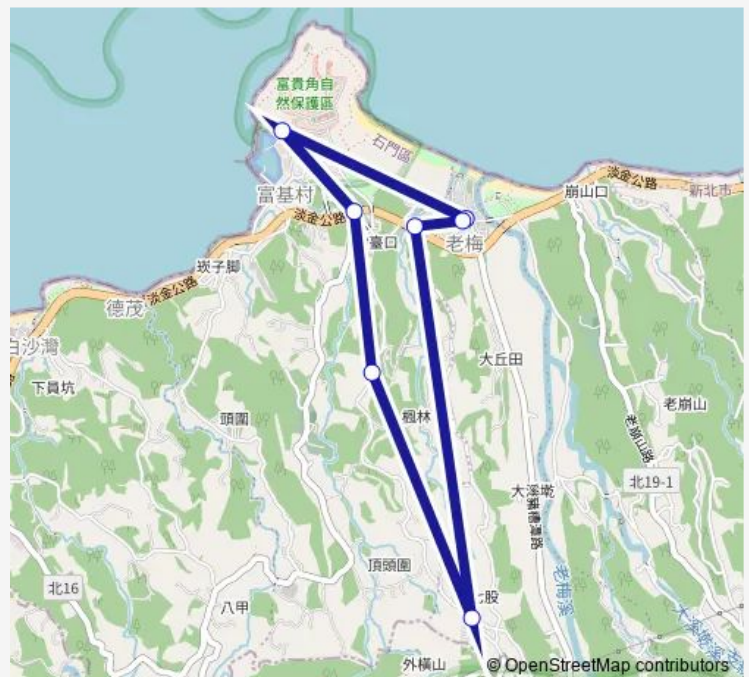

Thursday 06:20-07:45

Friday 06:20-07:45

Saturday —

Sunday —

Route info

Direction: 老梅

Stops: 7

Trip Duration: 17 hour 40 min