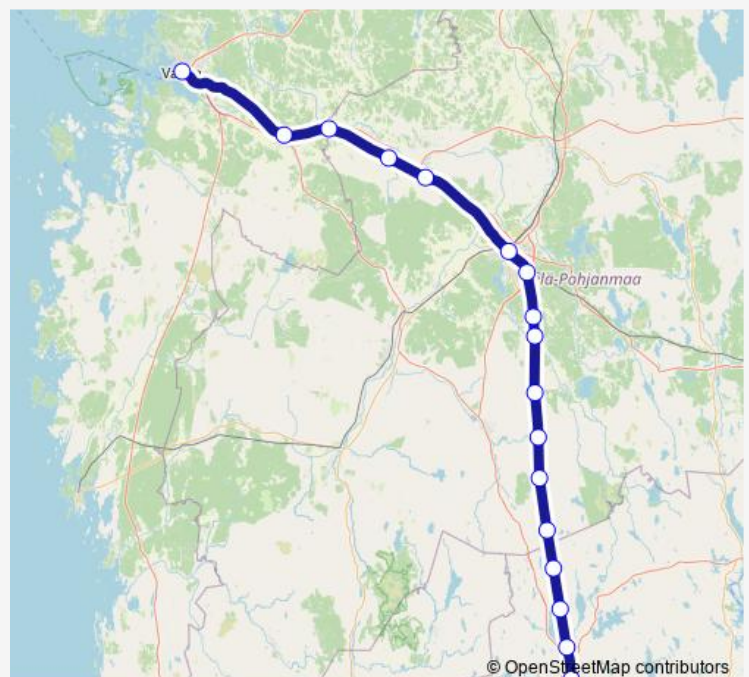

Seinäjoki

Ylistaro

Isokyrö

Tervajoki

Laihia

Vaasa

Route schedule

Parkano — Vaasa

Monday	—
Tuesday	—
Wednesday	—
Thursday	—
Friday	—
Saturday	22:35
Sunday	—

Route info

Direction: Parkano

Stops: 17

Trip Duration: 1 hour 24 min

■ IC 853 — Parkano - Vaasa

BusMaps

IC 853 Long Distance Trains time schedules and route maps are available in an offline PDF at busmaps.com. Use the busmaps.com website to see live bus times, train schedule or subway schedule, and step-by-step directions for all public transit in Seinaejoki