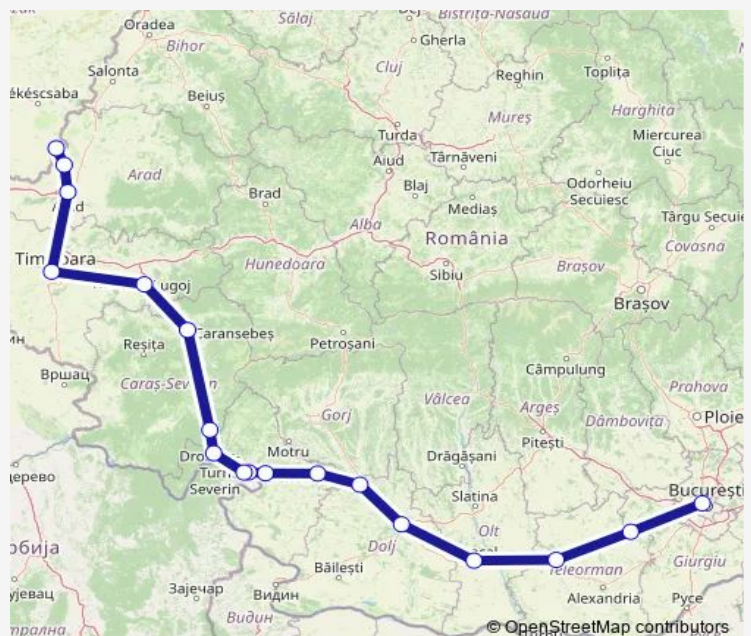

Rail IR: București Nord Gr.A - Lokoshaza IR: București Nord Gr.A - Videle - Roșiori Nord - Caracal - Craiova - Filiași - Strehaia hc. - Balota - Drobeta Tr.Sev Est Hm. - Drobeta Tr. Severin - Orșova - Băile Herculane - Caransebeș - Lugoj - Timișoara Nord - Arad - Curtici - Lokoshaza

Băile Herculane

Caransebeș

Lugoj

Timișoara Nord

Arad

Curtici

Lokoshaza

Route schedule

București Nord Gr.A — Lokoshaza

Monday 05:05

Tuesday 05:05

Wednesday 05:05

Thursday 05:05

Friday 05:05

Saturday 05:05

Sunday 05:05

Route info

Direction: București Nord Gr.A

Stops: 18

Trip Duration: 12 hour 39 min

IR: București Nord Gr.A - Lokoshaza Rail time schedules and route maps are available in an offline PDF at busmaps.com. Use the busmaps.com website to see live bus times, train schedule or subway schedule, and step-by-step directions for all public transit in Drobeta-Turnu Severin