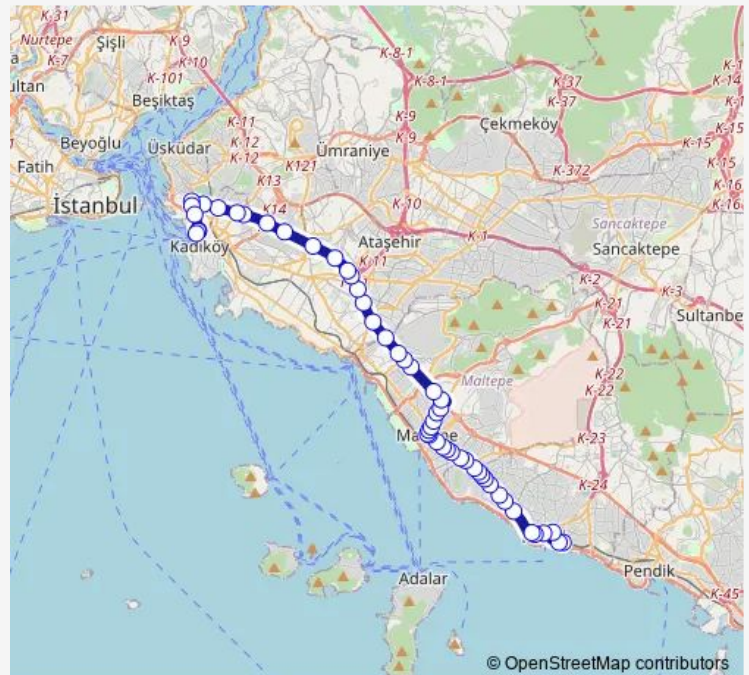

Thursday 06:00

Friday 06:00

Saturday 06:00

Sunday 06:00

Route info

Direction: Kadiköy

Stops: 51

Trip Duration: 0 hour 56 min