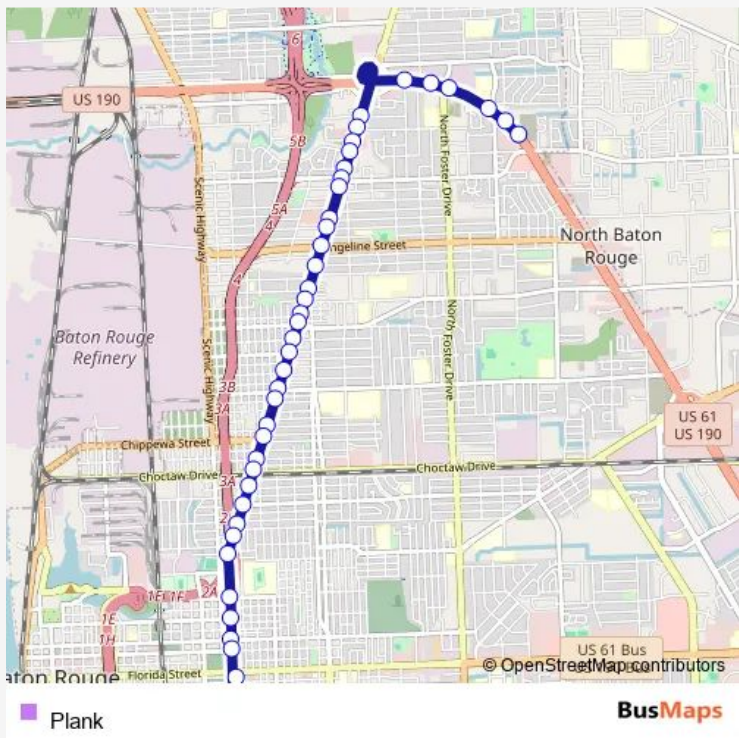

Direction
 Cats Terminal — Earl K. Long Transfer Center - N
 41 stops
[Open route schedule](#)

- Cats Terminal
- 22nd @ Main - N
- 22nd @ North St - N
- 22nd @ Edgewood - N
- 22nd @ Fuqua - N
- 22nd @ Plank - N
- Plank @ Birch - N
- Plank @ Washington - N
- Plank @ Fairfield - N
- Plank @ Adams - N
- Plank @ Choctaw - N
- Plank @ Seneca - N
- Plank @ Chippewa - N
- Plank @ Dalton - N
- Plank @ Ontario - N
- Plank @ Huron - N
- Plank @ Winbourne - E
- Plank @ Oswego - N
- Plank @ Wyandotte - N
- Plank @ Winnebago - N
- Plank @ Mohican - N

Route schedule
 Cats Terminal — Earl K. Long Transfer Center - N

Monday	05:30-21:00
Tuesday	05:30-21:00
Wednesday	05:30-21:00
Thursday	05:30-21:00
Friday	05:30-21:00
Saturday	06:00-21:00
Sunday	06:45-19:30

Route info
 Direction: Cats Terminal
 Stops: 41
 Trip Duration: 0 hour 20 min

Plank @ Weller - N

Plank @ Prescott - N

Plank @ Dayton - N

Plank @ Clayton - N

Plank @ Evangeline - N

Plank @ Sycamore - N

Plank @ Delmont Village - N

Friday 05:26-21:26

Saturday 06:08-20:56

Sunday 06:45-20:15

Route info

Direction: Earl K. Long Transfer Center - N

Stops: 40

Trip Duration: 0 hour 19 min

Plank @ Huron - S