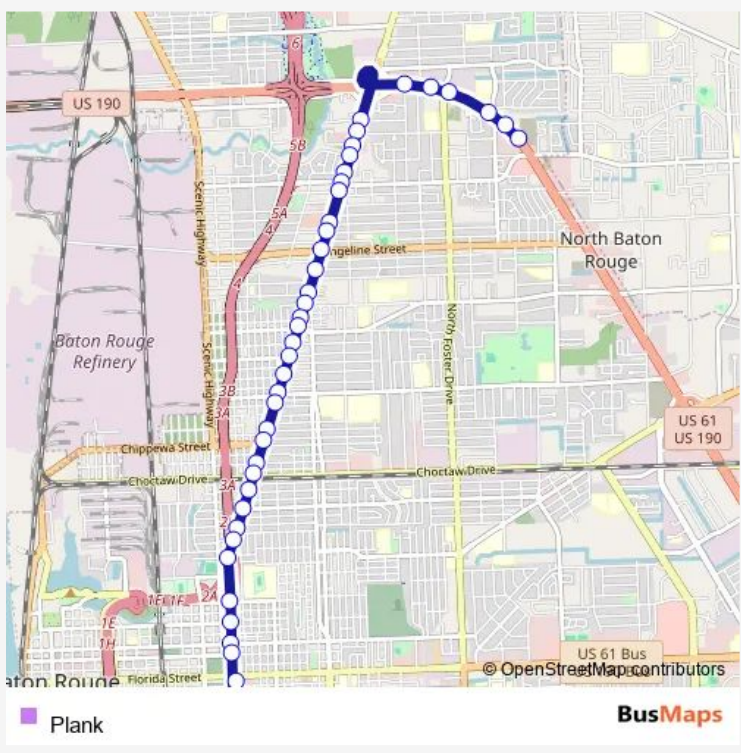

Direction
 Cats Terminal — Earl K. Long Transfer Center - N
 41 stops
[Open route schedule](#)

- Cats Terminal
- 22nd @ Main - N
- 22nd @ North St - N
- 22nd @ Edgewood - N
- 22nd @ Fuqua - N
- 22nd @ Plank - N
- Plank @ Birch - N
- Plank @ Washington - N
- Plank @ Fairfield - N
- Plank @ Adams - N
- Plank @ Choctaw - N
- Plank @ Seneca - N
- Plank @ Chippewa - N
- Plank @ Dalton - N
- Plank @ Ontario - N
- Plank @ Huron - N
- Plank @ Winbourne - E
- Plank @ Oswego - N
- Plank @ Wyandotte - N
- Plank @ Winnebago - N
- Plank @ Mohican - N

Route schedule
 Cats Terminal — Earl K. Long Transfer Center - N

Monday	05:30-21:00
Tuesday	05:30-21:00
Wednesday	05:30-21:00
Thursday	05:30-21:00
Friday	05:30-21:00
Saturday	06:00-21:00
Sunday	06:45-19:30

Route info
 Direction: Cats Terminal
 Stops: 41
 Trip Duration: 0 hour 20 min

Plank @ Weller - N

Plank @ Prescott - N

Plank @ Dayton - N

Plank @ Clayton - N

Plank @ Evangeline - N

Plank @ Sycamore - N

Plank @ Delmont Village - N

Friday 05:26-21:26

Saturday 06:08-20:56

Sunday 06:45-20:15

Route info

Direction: Earl K. Long Transfer Center - N

Stops: 40

Trip Duration: 0 hour 19 min

Plank @ Huron - S