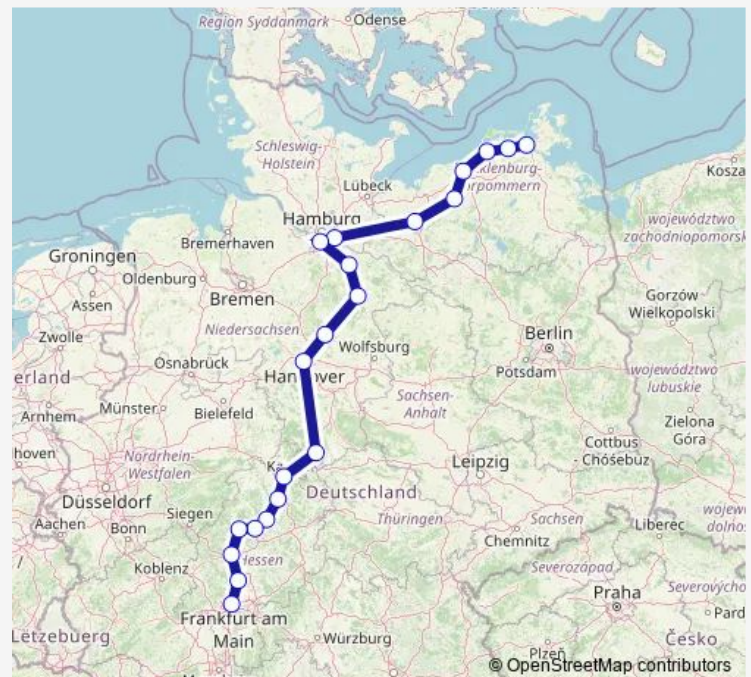

Ribnitz-Damgarten Ost

Rostock Hbf

Bützow

Schwerin Hbf

Hamburg Hbf

Hamburg-Harburg

Lüneburg

Uelzen

Celle

Hannover Hbf

Göttingen

Kassel-Wilhelmshöhe

Wabern(Bz Kassel)

Treysa

Stadtallendorf

Marburg(Lahn)

Thursday 15:27

Friday 15:27

Saturday 15:27

Sunday 15:27

Route info

Direction: Stralsund Hbf

Stops: 21

Trip Duration: 7 hour 44 min

ICE 1677

Direction

undefined — undefined

0 stops

[Open route schedule](#)**Route schedule**

undefined — undefined

Monday	15:27
Tuesday	15:27
Wednesday	15:27
Thursday	15:27
Friday	15:27
Saturday	15:27
Sunday	15:27