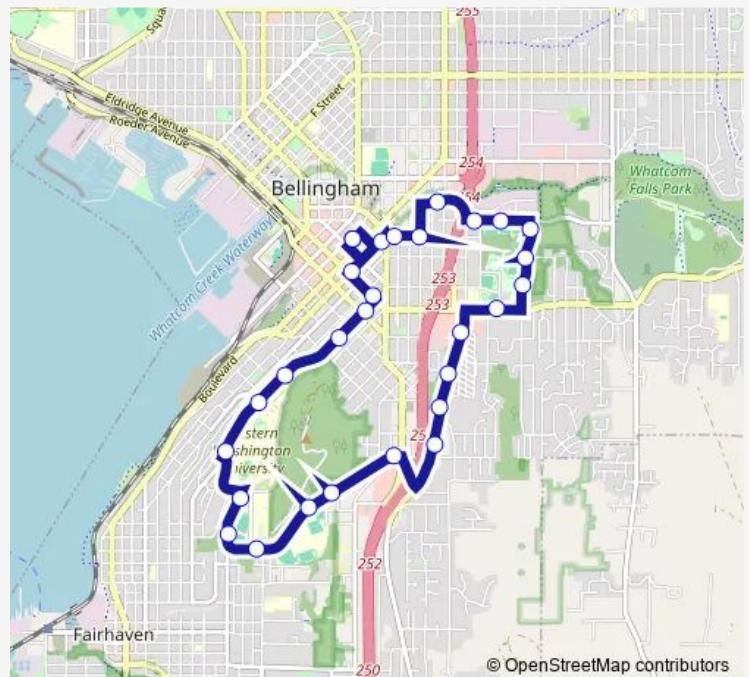

Lakeway Dr at Orleans St

Lincoln St at Lakeway Dr

Lincoln St at Viking Circle

Lincoln St at Maple St

Lincoln Creek Park & Ride

Bill McDonald Pkwy at Samish Way

Bill McDonald Pkwy at Birnam Wood

Bill McDonald Pkwy at Ferry Ave

Bill McDonald Pkwy at Buchanan Towers

Bill McDonald Pkwy at Campus Services

Bill McDonald Pkwy at Rec Center

Route schedule

Bellingham Station — Bellingham Station

Monday 07:10-18:10

Tuesday 07:10-18:10

Wednesday 07:10-18:10

Thursday 07:10-18:10

Friday 07:10-18:10

Saturday 07:10-17:10

Sunday —

Route info

Direction: Bellingham Station

Stops: 29

Trip Duration: 0 hour 40 min

■ 197 — Lincoln/Wwu

BusMaps

Highland Dr at Ridgeway

Haggard Hall

High St at Higginson Hall

Billy Frank Jr St at Laurel St

Billy Frank Jr St at Chestnut St

Holly St at Billy Frank Jr St