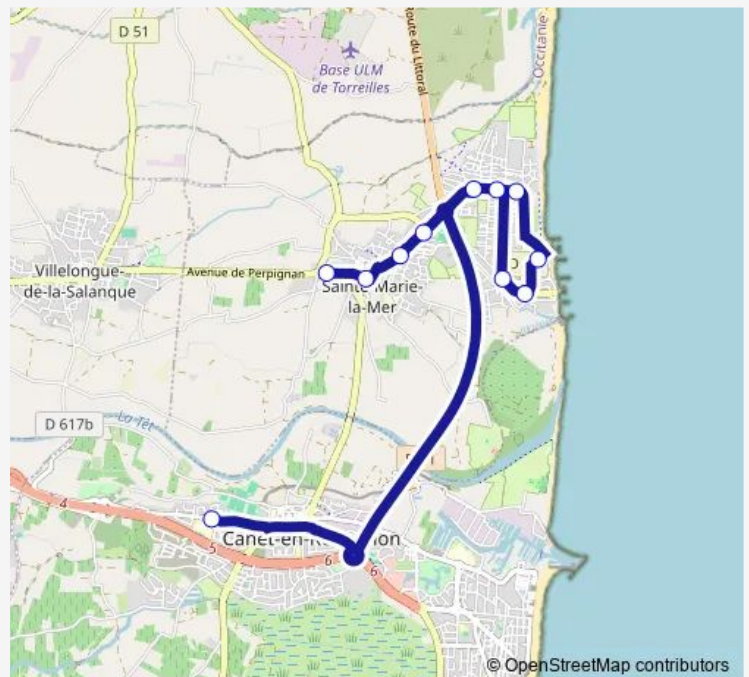

Bus 197 Sainte-Marie - Collège Côte Radieuse

[Go to website](#)

Direction

Collège Côte Radieuse — Ste-Anne

11 stops

[Open route schedule](#)

Collège Côte Radieuse

Aloès

Ste-Anne

Route schedule

Collège Côte Radieuse — Ste-Anne

Monday	16:05
Tuesday	16:05
Wednesday	12:45
Thursday	16:05
Friday	16:05
Saturday	—
Sunday	—

Route info

Direction: Collège Côte Radieuse

Stops: 11

Trip Duration: 0 hour 22 min

Direction

Aloès — Collège Côte Radieuse

6 stops

[Open route schedule](#)

Aloès

Ste-Anne

Ste-Marie

Camp l'Oliu

Stade Carrère

Collège Côte Radieuse

Route schedule

Aloès — Collège Côte Radieuse

Monday	—
Tuesday	—
Wednesday	08:00
Thursday	—
Friday	—
Saturday	—
Sunday	—

Route info

Direction: Aloès

Stops: 6