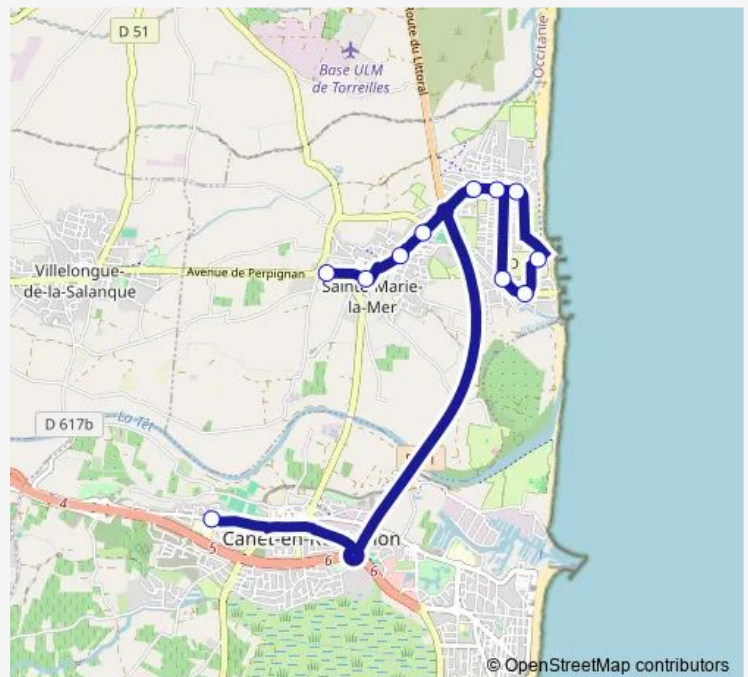

**Bus 197 Sainte-Marie - Collège Côte Radieuse**[Go to website](#)**Direction**

undefined — undefined

0 stops

[Open route schedule](#)**Route schedule**

undefined — undefined

Monday	16:05
Tuesday	16:05
Wednesday	12:45
Thursday	16:05
Friday	16:05
Saturday	—
Sunday	—

**Route info**

Direction:

Stops: 0

Trip Duration: — min

**Direction**

Aloès — Collège Côte Radieuse

6 stops

[Open route schedule](#)

## Route schedule

Aloès — Collège Côte Radieuse

Monday	—
Tuesday	—
Wednesday	08:00
Thursday	—
Friday	—
Saturday	—
Sunday	—

## Route info

Direction: Aloès

Stops: 6

Trip Duration: 0 hour 20 min

197 Bus time schedules and route maps are available in an offline PDF at busmaps.com. Use the busmaps.com website to see live bus times, train schedule or subway schedule, and step-by-step directions for all public transit in Perpignan