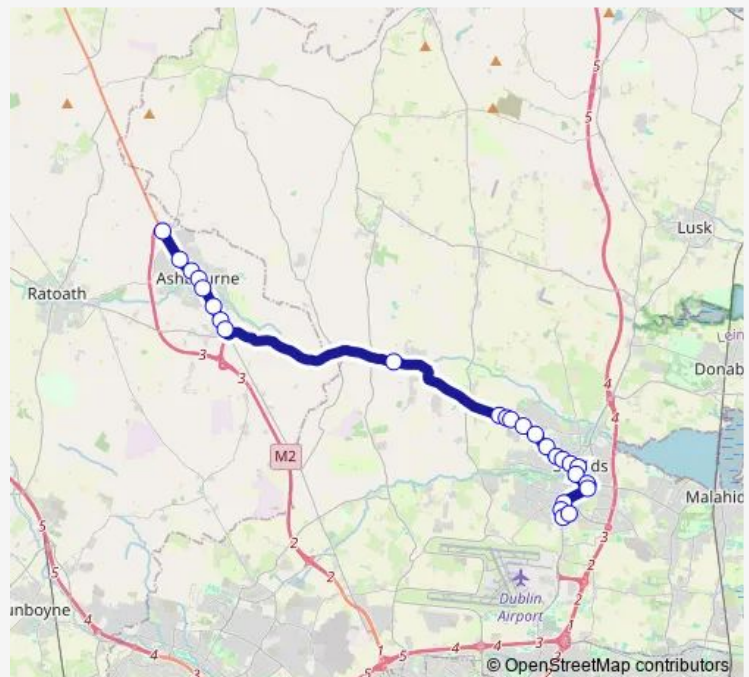

Thursday 06:00-22:30

Friday 06:00-22:30

Saturday 06:00-22:30

Sunday 07:00-22:30

Route info

Direction: Ashbourne Retail Park

Stops: 26

Trip Duration: 0 hour 33 min

Thursday 07:02-23:32

Friday 07:02-23:32

Saturday 07:02-23:32

Sunday 08:02-23:32

Route info

Direction: Airside

Stops: 27

Trip Duration: 0 hour 37 min