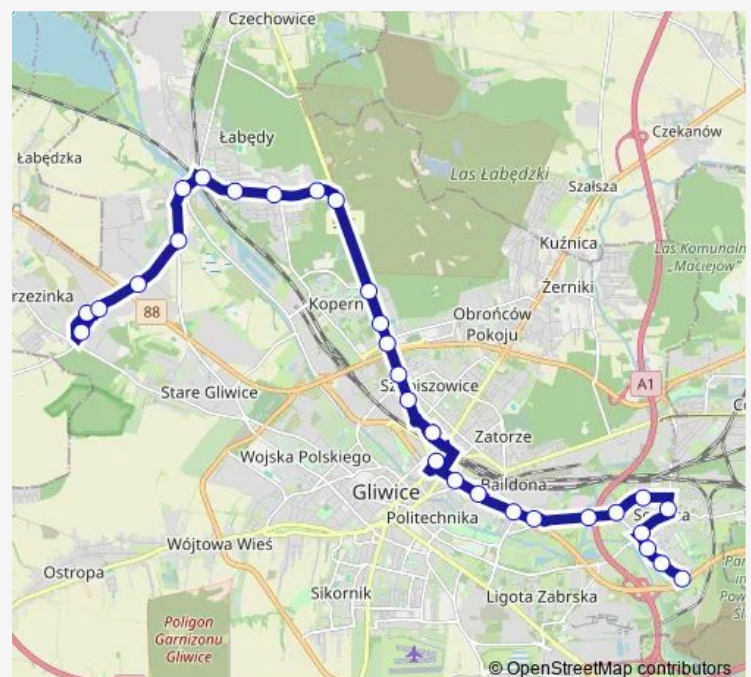

Thursday 05:00-22:26

Friday —

Saturday —

Sunday —

Route info

Direction: Brzezinka Przemyska

Stops: 30

Trip Duration: 0 hour 49 min