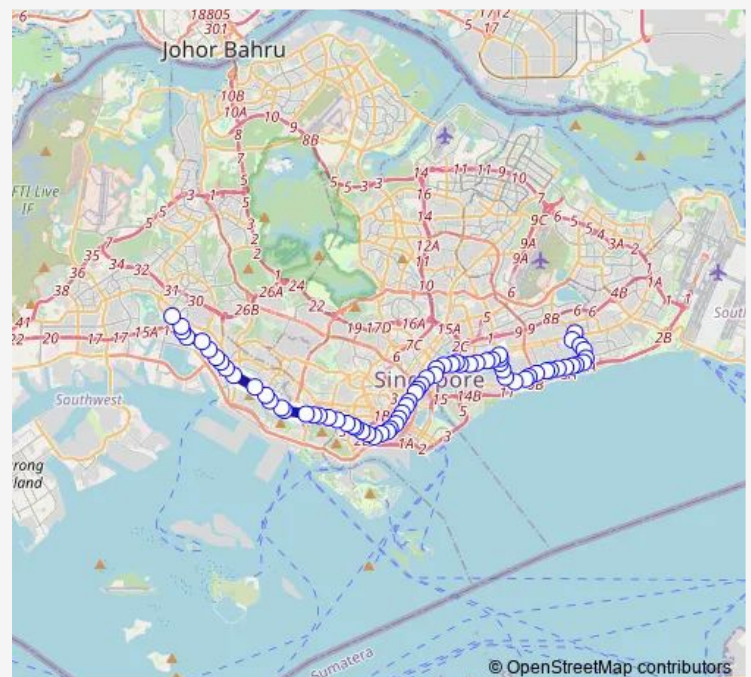

Aft Dunman Rd

Aft Queen Of Peace Ch

Opp City Plaza

Route schedule

Bedok Int — Jurong East Int

Monday 05:30

Tuesday 05:30

Wednesday 05:30

Thursday 05:30

Friday 05:30

Saturday 05:30

Sunday 05:30

Route info

Direction: Bedok Int

Stops: 69

Trip Duration: 2 hour 5 min

197

BusMaps

Versailles Condo

Kong Hwa Sch

blk 56

Aft Chen Li Presby Ch

Bef Geylang Rd

Aft Sims Way