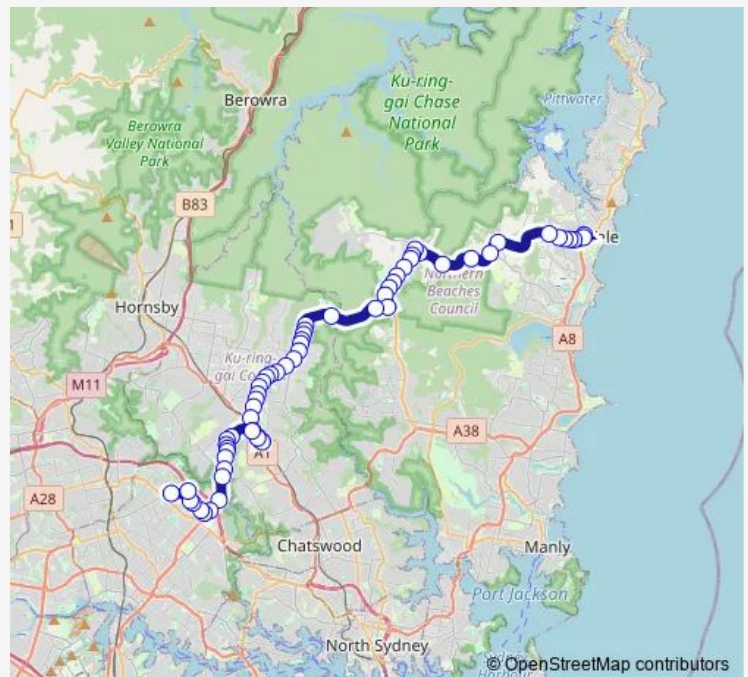

Route schedule

Macquarie University Campus, University Av, Stand C — Pittwater Place Shopping Centre, Park St

Monday 06:58-21:24

Tuesday 06:58-21:24

Wednesday 06:58-21:24

Thursday 06:58-21:24

Friday 06:58-21:24

Saturday 08:50-19:50

Sunday 08:50-19:50

Route info

Direction: Macquarie University Campus, University Av, Stand C

Stops: 66

Trip Duration: 1 hour 0 min

Pacific Hwy Opp Dumaresq St

Gordon Station, Stand C

Gordon Station, Stand A

Pacific Hwy At Moree St

Pacific Hwy At Merriwa St

Mona Vale Rd After Grandview St

Mona Vale Rd Opp Woodlands Av

Mona Vale Rd At Hope St

Mona Vale Rd Opp Vista St

Mona Vale Rd At Fairway Av

## Route info

Direction: Pittwater Place Shopping Centre, Park St

Stops: 62

Trip Duration: 1 hour 9 min

Mona Vale Rd After Kitchener St

Mona Vale Rd Opp Palm St

Mona Vale Rd Opp Hassell Park

Mona Vale Rd Opp St Ives Preparatory School