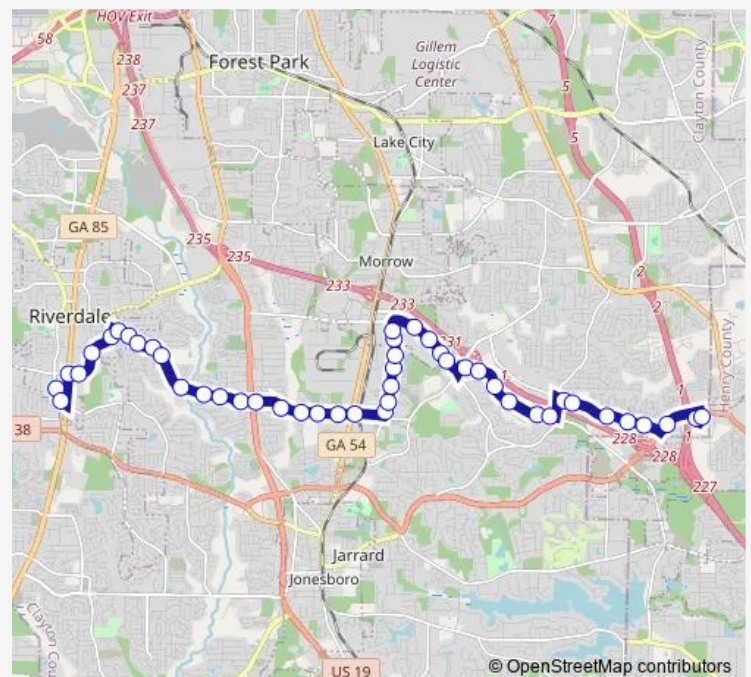

Bus 197 Battle Creek Road

[Go to website](#)

Direction

DAVIDSON PKWY @ DAVIDSON CIR E — CHURCH ST @ TOWN CENTER DR

44 stops

[Open route schedule](#)

DAVIDSON PKWY @ DAVIDSON CIR E

LAKE SPIVEY PKWY @ CAMERON PKWY

SOUTHLAKE PKWY @ BARTON RD

SOUTHLAKE PKWY @ INDIAN LAKE DR

SOUTHLAKE PKWY @ 7139

Route schedule

DAVIDSON PKWY @ DAVIDSON CIR E — CHURCH ST @ TOWN CENTER DR

Monday	06:06-00:08 ⁺¹
Tuesday	06:06-00:09 ⁺¹
Wednesday	06:06-00:09 ⁺¹
Thursday	06:06-00:08 ⁺¹
Friday	06:06-00:08 ⁺¹
Saturday	06:08-00:08 ⁺¹
Sunday	06:08-00:09 ⁺¹

Route info

Direction: DAVIDSON PKWY @ DAVIDSON CIR E

Stops: 44

Trip Duration: 0 hour 37 min

197 — Battle Creek Road

SOUTHLAKE PKWY @ APRIL LN

SOUTHLAKE PKWY @ BATTLE CREEK RD

BATTLE CREEK RD @ OLD MORROW RD

Tuesday 06:15-00:15⁺¹

Wednesday 06:15-00:15⁺¹

Thursday 06:15-00:15⁺¹

Friday 06:15-00:15⁺¹

Saturday 06:15-00:15⁺¹

Sunday 06:15-00:15⁺¹

Route info

Direction: CHURCH ST @ TOWN CENTER DR