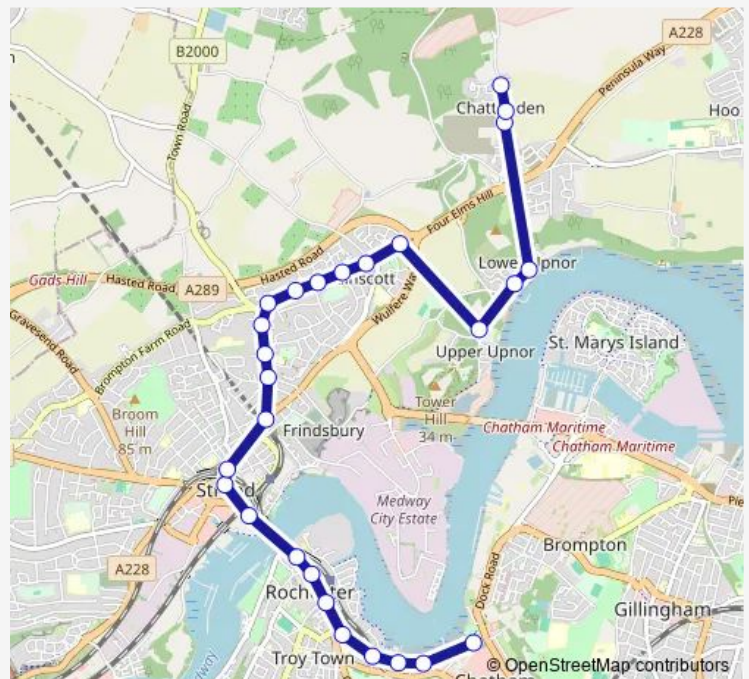

St Mary's Road

English Martyrs Church

The Ship

Chatsworth Drive

Weaving Close

Povey Avenue

Hollywood Lane Middle

Jarrett Avenue

Greenfields Close

Higham Road

Liberty Park

Route schedule

Waterfront Bus Station — Lodge Hill Lane

Monday 09:30-17:35

Tuesday 09:30-17:35

Wednesday 09:30-17:35

Thursday 09:30-17:35

Friday 09:30-17:35

Saturday 09:30-17:35

Sunday —

Route info

Direction: Waterfront Bus Station

Stops: 27

Trip Duration: 0 hour 36 min

197 — Chatham - Lower Upnor - Lodge Hill

Castle

Galleon Way

Upnor Pier Brissenden Close

Kirby Road

Swinton Avenue

Lodge Hill Lane

197 Bus time schedules and route maps are available in an offline PDF at busmaps.com. Use the busmaps.com website to see live bus times, train schedule or subway schedule, and step-by-step directions for all public transit in Rochester