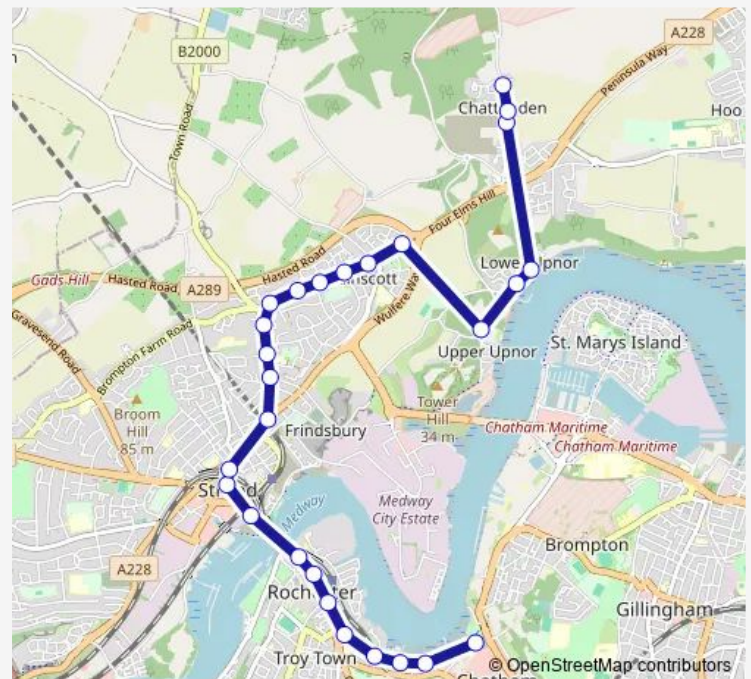

St Mary's Road

English Martyrs Church

The Ship

Chatsworth Drive

Weaving Close

Povey Avenue

Hollywood Lane Middle

Jarrett Avenue

Greenfields Close

Higham Road

Liberty Park

Route schedule

Waterfront Bus Station — Lodge Hill Lane

Monday 09:44-17:35

Tuesday 09:44-17:35

Wednesday 09:44-17:35

Thursday 09:44-17:35

Friday 09:44-17:35

Saturday 09:30-17:35

Sunday —

Route info

Direction: Waterfront Bus Station

Stops: 27

Trip Duration: 0 hour 36 min

197 — Chatham - Lower Upnor - Lodge Hill

Castle

Galleon Way

Upnor Pier Brissenden Close

Kirby Road

Swinton Avenue

Lodge Hill Lane

197 Bus time schedules and route maps are available in an offline PDF at busmaps.com. Use the busmaps.com website to see live bus times, train schedule or subway schedule, and step-by-step directions for all public transit in Rochester