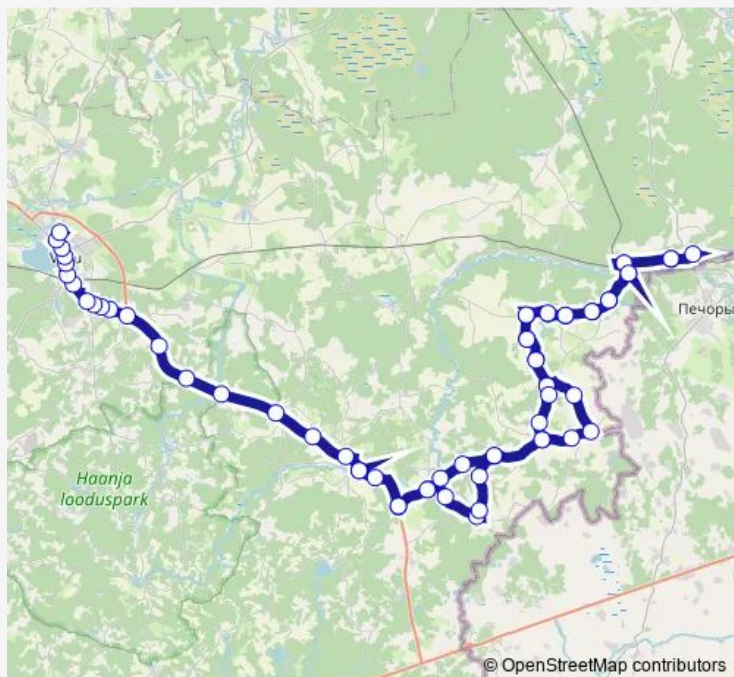

Veski

Route schedule

Vastseliina — Võru bussijaam

Monday	—
Tuesday	—
Wednesday	—
Thursday	—
Friday	—
Saturday	07:30
Sunday	07:30

Route info

Direction: Vastseliina

Stops: 63

Trip Duration: 1 hour 59 min