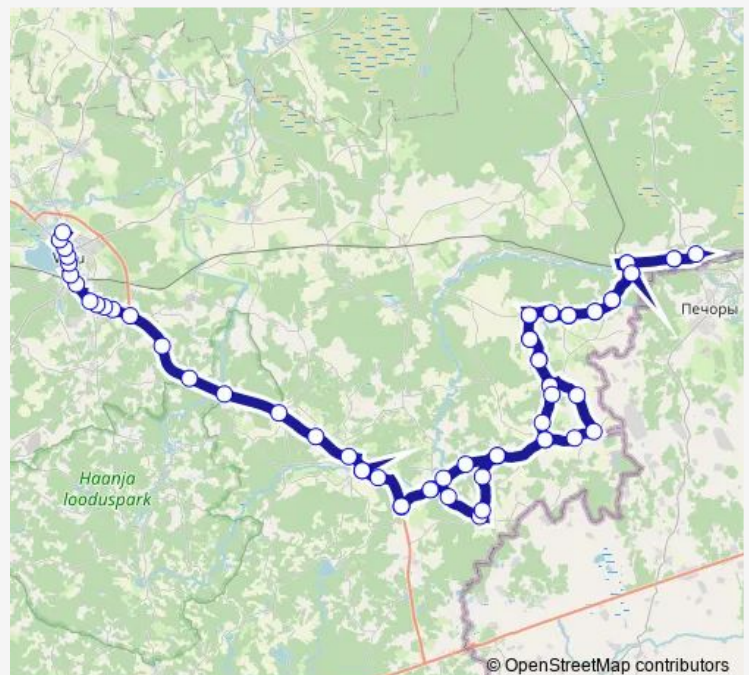

### Route schedule

Vastseliina — Võru bussijaam

Monday —

Tuesday —

Wednesday —

Thursday —

Friday —

Saturday 07:30

### Route info

Direction: Vastseliina

Stops: 63

Trip Duration: 1 hour 59 min

© OpenStreetMap contributors

Võmmorski

Kolodavitsa

Koidula jaam