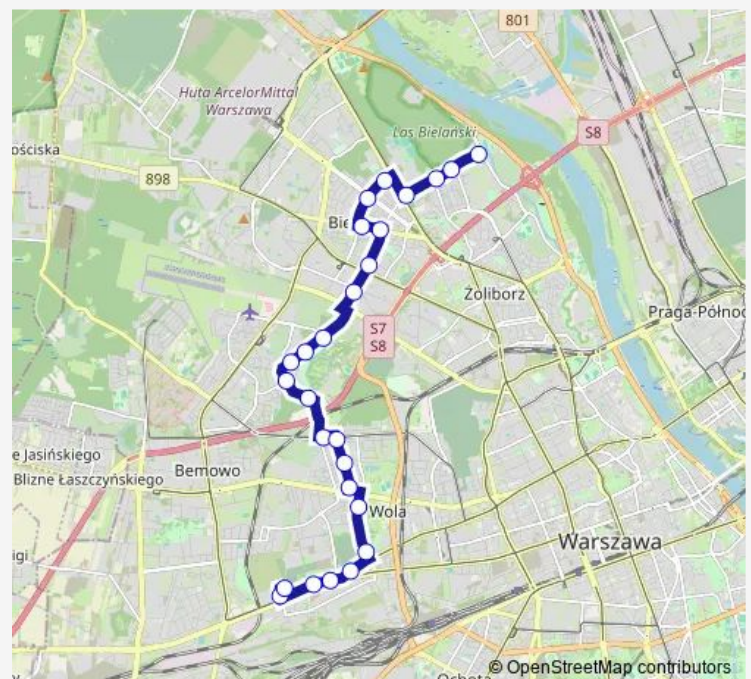

### Route schedule

Cm. Wolski 08 — Gwiaździsta 02

Monday 04:38-23:38

Tuesday 04:38-23:38

Wednesday 04:38-23:38

Thursday 04:38-23:38

Friday 04:38-23:38

Saturday 04:38-23:38

### Route info

Direction: Cm. Wolski 08

Stops: 28

Trip Duration: 0 hour 36 min

Bielany-Ratusz 04

Metro Stare Bielany 04

AWF 01

Podleśna-Imgw 06