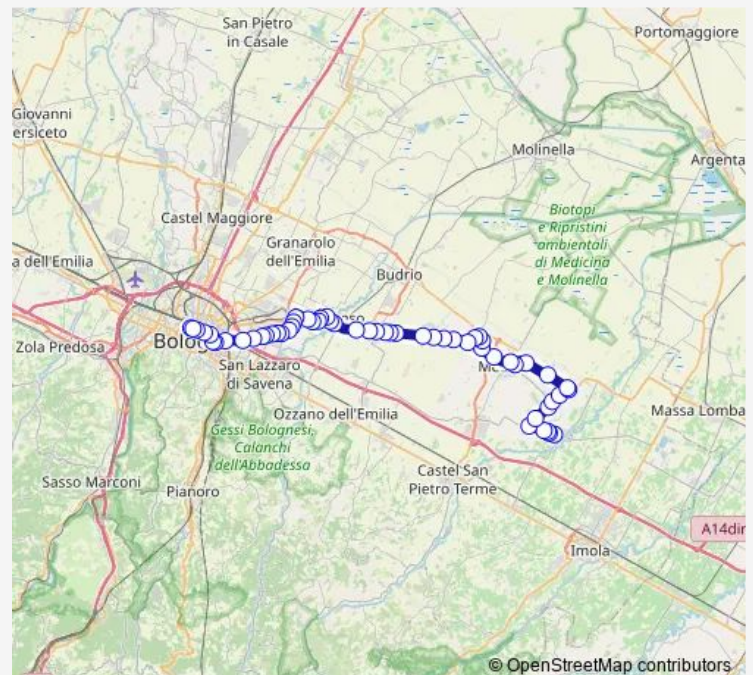

### Route schedule

Mille — Castel Guelfo II Giugno

|           |             |
|-----------|-------------|
| Monday    | 06:55-19:35 |
| Tuesday   | 06:55-18:00 |
| Wednesday | 06:55-19:35 |
| Thursday  | 06:55-19:35 |
| Friday    | 06:55-19:35 |
| Saturday  | 06:55-18:35 |
| Sunday    | 08:30-19:35 |

### Route info

Direction: Mille

Stops: 58

Trip Duration: 1 hour 10 min

99 — Linea 99 Agi: Bologna - Medicina - Lugo

Frullo

Castenaso Municipio

Castenaso Nasica