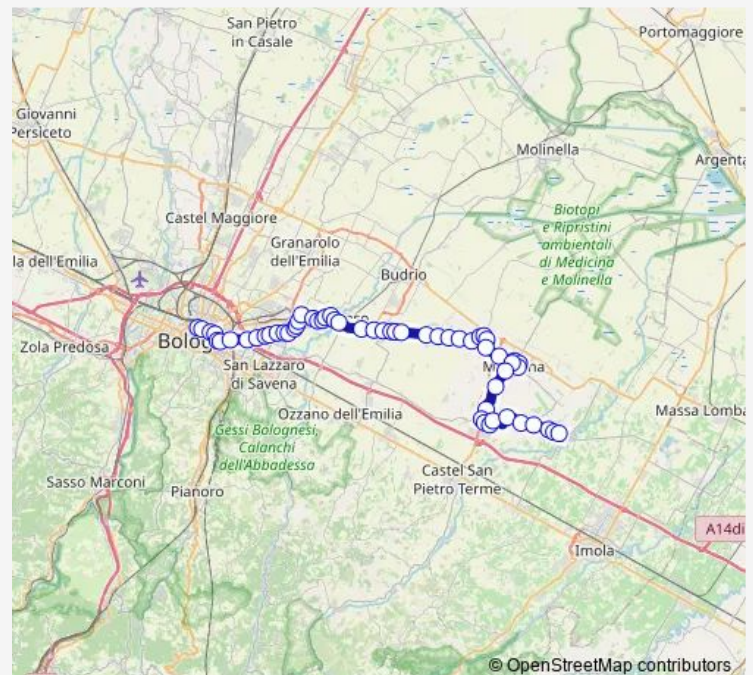

Bus 99 Linea 99 Agi: Bologna - Medicina - Lugo

[Go to website](#)**Direction**

undefined — undefined

0 stops

[Open route schedule](#)**Route schedule**

undefined — undefined

Monday	13:08-18:55
Tuesday	12:50-18:55
Wednesday	13:08-18:55
Thursday	12:50-18:55
Friday	12:50-18:55
Saturday	13:05-18:55
Sunday	08:58-20:00

Route info

Direction:

Stops: 0

Trip Duration: – min

Direction

Mille — Castel Guelfo Il Giugno

58 stops

[Open route schedule](#)