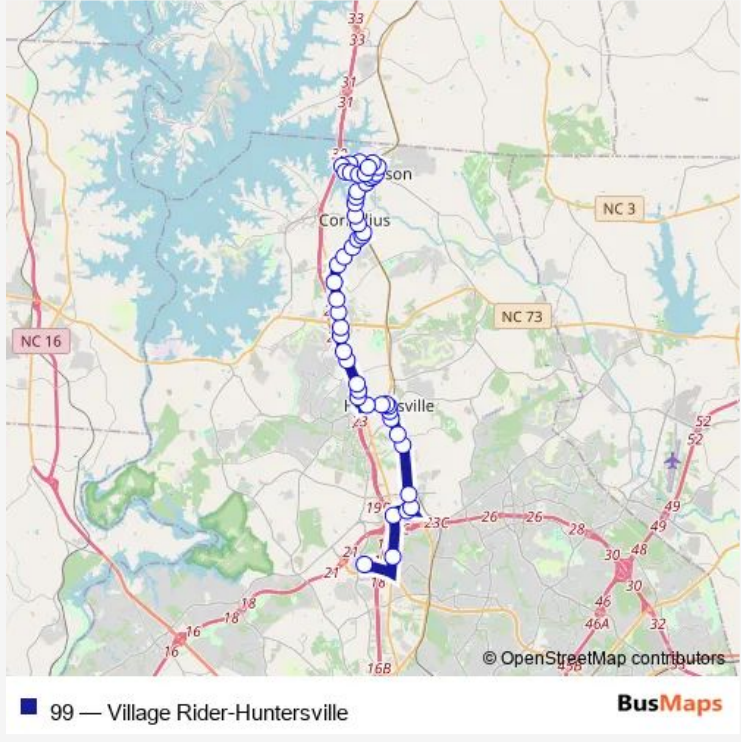

Bus 99 Village Rider-Huntersville

[Go to website](#)

Direction
 Northlake Mall (2nd Stop) — Sloan St & Eden St
 49 stops
[Open route schedule](#)

- Northlake Mall (2nd Stop)
- Statesville Rd & Metroment Pkwy
- Statesville Rd & Alexandriana Rd
- Alexandriana Rd & Northlake Auto Plaza Bv
- Old Statesville & Alexandriana Rd
- Old Statesville Rd & Hambright Rd
- Old Statesville Rd & Verhoeff Dr
- Old Statesville Rd @ Monteith Place
- Old Statesville Rd & Mt Holly Huntersville Rd
- Old Statesville Rd & Mullen St
- Old Statesville Rd @ Huntersville Municipal Bldg
- Gilead & Old Statesville
- Gilead Rd & Hillcrest Dr
- Gilead Rd & Commerce Centre Dr
- Huntersville Gateway Park & Ride
- Statesville Rd & Huntersville Commons Dr
- Statesville Rd @ Deer Hill Apts
- Statesville Rd & Bankside Dr
- Statesville Rd & Northdowns Ln
- Statesville Rd @ Northpoint Presbyterian
- Statesville Rd & Holly Point Dr

Route schedule
 Northlake Mall (2nd Stop) — Sloan St & Eden St

Monday	08:30-18:30
Tuesday	08:30-18:30
Wednesday	08:30-18:30
Thursday	08:30-18:30
Friday	08:30-18:30
Saturday	08:30-18:30
Sunday	09:00-17:00

Route info
 Direction: Northlake Mall (2nd Stop)
 Stops: 49
 Trip Duration: 0 hour 55 min

Statesville Rd & Northcross Center Ct

Statesville Rd & Caldwell Commons Cir

Statesville Rd & Bailey Rd

Washam Potts & Westmoreland

Direction: Sloan St & Eden St

Stops: 46

Trip Duration: 0 hour 48 min

Statesville Rd & Northdowns Ln

Statesville Rd & Bankside Dr

Statesville Rd @ Deer Hill Apts

Statesville Rd & Shiv Dr

Huntersville Gateway Park & Ride