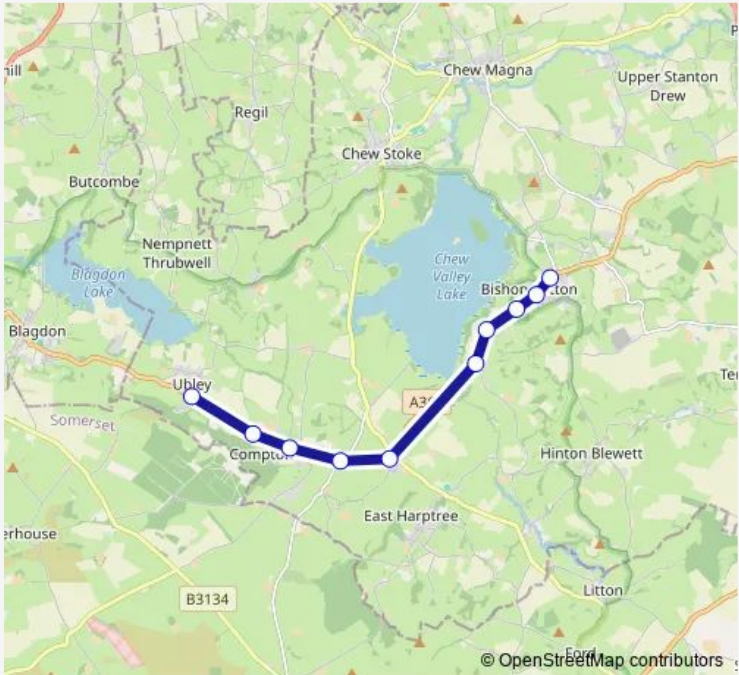

Bus 99 Paulton (Tesco) - West Harptree - Bishop Sutton - Chew Stoke - Chew Magna - Pensford - Bishop Sutton - Ubley

[Go to website](#)

Direction
Pensford Bridge — Old Sawmill
22 stops
[Open route schedule](#)

- Pensford Bridge
- Belluton Lane
- Round House
- Post Office
- Sacred Heart
- Highfield House
- Chew Valley School
- Chew Medical Practice
- Stoke Inn
- Bilbie Road
- Chew Valley Lake Picnic Site
- Bonhill Road
- Post Office
- Rushgrove Gardens
- Butchers Arms
- Wickes Green
- New Manor Farm
- The Clock
- The Crown
- Post Office

Route schedule
Pensford Bridge — Old Sawmill

Monday	—
Tuesday	—
Wednesday	—
Thursday	—
Friday	00:10-21:31
Saturday	00:10-21:31
Sunday	—

Route info
Direction: Pensford Bridge
Stops: 22
Trip Duration: 0 hour 53 min

99 — Paulton (Tesco) - West Harptree - Bishop Sutton - Chew Stoke - Chew Magna - Pensford - Bishop Sutton - ... **BusMaps**