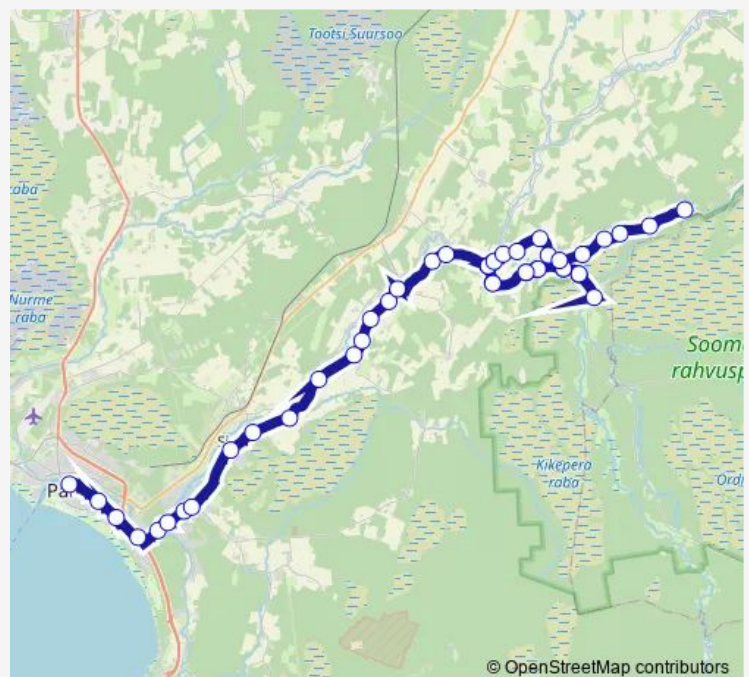

### Route schedule

Pärnu bussijaam — Aesoo

Monday 06:05-14:30

Tuesday 06:05-14:30

Wednesday 06:05-14:30

Thursday 06:05-14:30

Friday 06:05-14:30

Saturday 06:05-14:30

### Route info

Direction: Pärnu bussijaam

Stops: 45

Trip Duration: 1 hour 15 min

© OpenStreetMap contributors

Riisa tee

Puista

Rätsepa

## Route info

Direction: Aesoo

Stops: 46

Trip Duration: 1 hour 20 min

Riisa tee

Levi

Aru

Tori