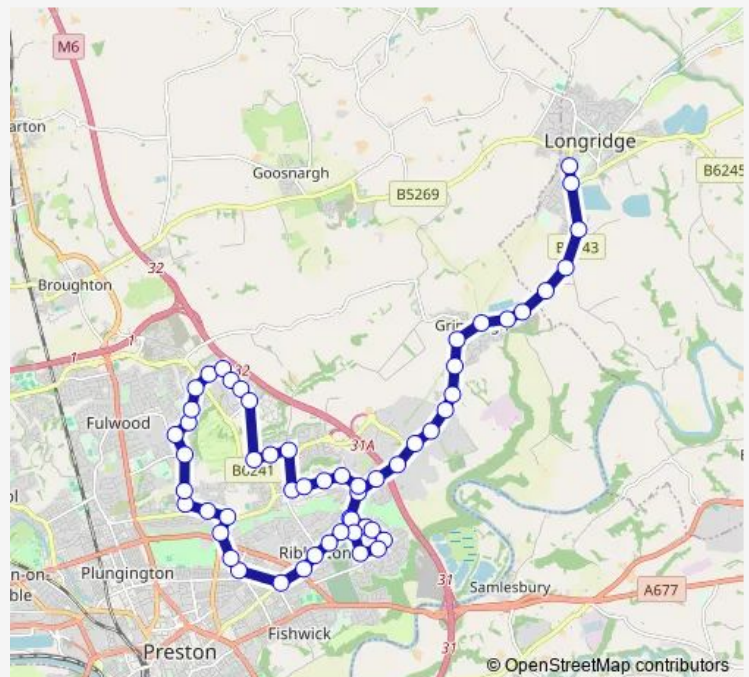

Thursday 15:17

Friday 15:17

Saturday —

Sunday —

Route info

Direction: High School

Stops: 55

Trip Duration: 0 hour 44 min

Cromwell Road

Silverdale Drive

Shops

Oakworth Avenue

Rothwell Crescent

Direction

Rothwell Crescent — High School

51 stops

[Open route schedule](#)

Rothwell Crescent

Fulwood Row

Shops

Silverdale Drive

Cromwell Road

Anderton Arms

Bowlers Close

Friday 07:45

Saturday —

Sunday —

Route info

Direction: Rothwell Crescent

Stops: 51

Trip Duration: 0 hour 50 min

Cromwell Road