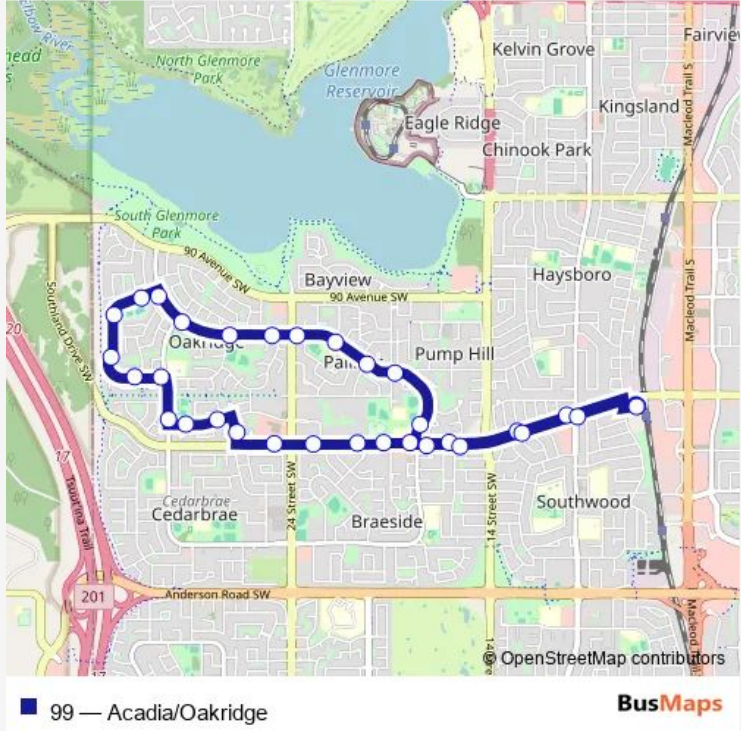

Bus 99 Acadia/Oakridge

[Go to website](#)

Direction
 Southland LRT Station Eb — Southland LRT Station Eb
 32 stops
[Open route schedule](#)

- Southland LRT Station Eb
- WB Southland Dr @ Elbow DR Sw
- WB Southland DR @ E. of 14 ST Sw
- WB Southland DR @ Bradbury DR Sw
- WB Southland DR @ Palliser DR Sw
- Southland Leisure Centre (Wb)
- WB Southland DR @ Brookpark BV Sw
- WB Southland DR @ Oakmoor DR Sw
- WB Southland DR @ 24 ST Sw
- NB Oakmoor WY @ Oakbury PL Sw
- WB Oakmoor DR @ Oakmoor CR Sw
- WB Oakmoor DR @ E. of Oakfield DR Sw
- NB Oakfield DR @ Oakmoor DR Sw
- WB Oakwood DR @ Oakfield DR Sw
- WB Oakwood DR @ Oakcliffe DR Sw
- NB Oakwood DR @ Oakmount DR Sw
- NB Oakwood DR @ 93 AV Sw
- EB Oakwood DR @ Oakmount WY Sw
- EB Palliser DR @ Oakwood DR Sw
- EB Palliser DR @ Oakfield DR Sw
- EB Palliser DR @ Oakwood DR Sw

Route schedule
 Southland LRT Station Eb — Southland LRT Station Eb

Monday	04:36-23:39
Tuesday	04:36-23:39
Wednesday	04:36-23:39
Thursday	04:36-23:39
Friday	04:36-23:39
Saturday	06:00-23:00
Sunday	06:00-21:30

Route info
 Direction: Southland LRT Station Eb
 Stops: 32
 Trip Duration: 0 hour 25 min

EB Palliser DR @ Oakdale PL Sw

EB Palliser DR @ 24 ST Sw

EB Palliser DR @ 22 ST Sw

EB Palliser DR @ Palishall RD Sw